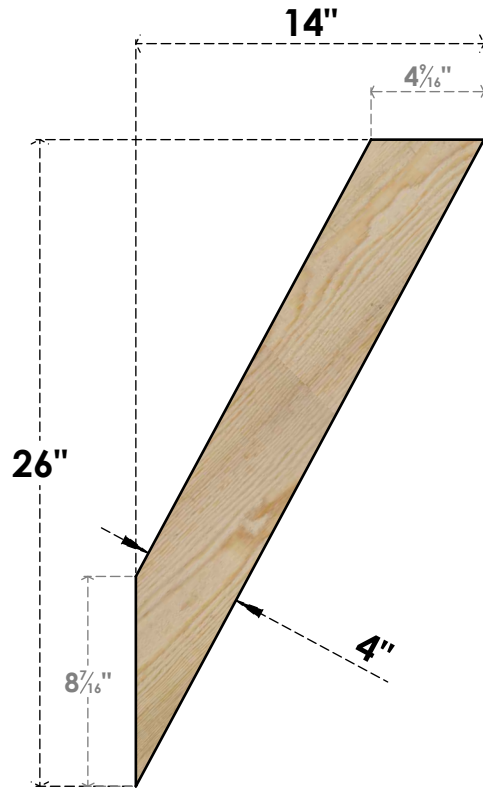

# BRC04X14X26TRA00RDF

4"W X 14"D X 26"H TRADITIONAL ROUGH SAWN BRACE, DOUGLAS FIR

**SIDE**

**FRONT**

EKENA MILLWORK  
2300 WEST MAIN ST.  
CLARKSVILLE, TX 75426  
TOLL FREE: 866-607-0453  
WWW.EKENAMILLWORK.COM