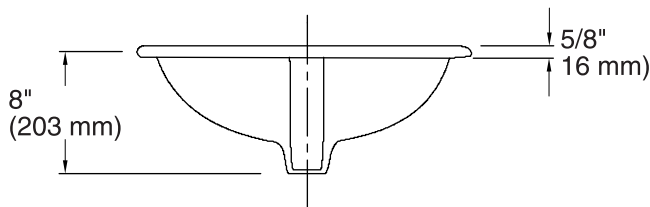

Features

- D-shaped basin.
- No overflow.
- Single faucet hole.
- 20-1/4" (514 mm) x 17-1/4" (438 mm) x 8" (203 mm)

Material

- Vitreous china.

Installation

- Drop-in.

ADA

Codes/Standards

Technical Information

All product dimensions are nominal.

- Bowl configuration: Single
- Installation: Drop-in
- Bowl area (Only): Length: 17" (432 mm)
Width: 10-7/8" (276 mm)
Water depth: 4-7/8" (124 mm)
- Number of deck holes: 1
- Faucet hole(s): 1-3/16" (30 mm)
- Drain hole: 1-3/4" (44 mm)
- Template: 1003767-7, required, included