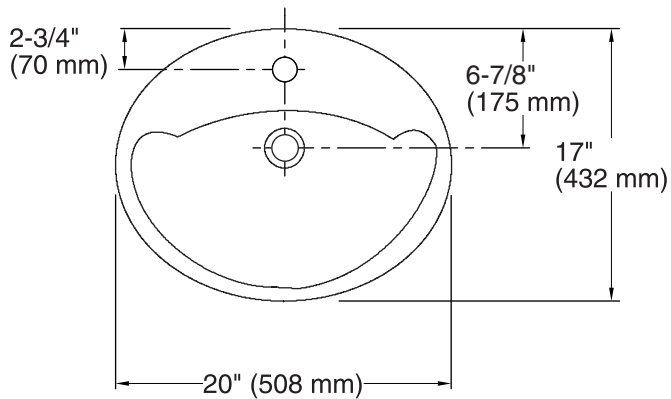

Features

- D-shaped basin.
- No overflow.
- Single faucet hole.
- 20-1/4" (514 mm) x 17-1/4" (438 mm) x 8" (203 mm)

Material

- Vitreous china.

Installation

- Drop-in.

ADA

Codes/Standards

Technical Information

All product dimensions are nominal.

- Bowl configuration: Single
- Installation: Drop-in
- Bowl area (Only): Length: 17" (432 mm)
Width: 10-7/8" (276 mm)
Water depth: 4-7/8" (124 mm)
- Number of deck holes: 1
- Faucet hole(s): 1-3/16" (30 mm)
- Drain hole: 1-3/4" (44 mm)
- Template: 1003767-7, required, included