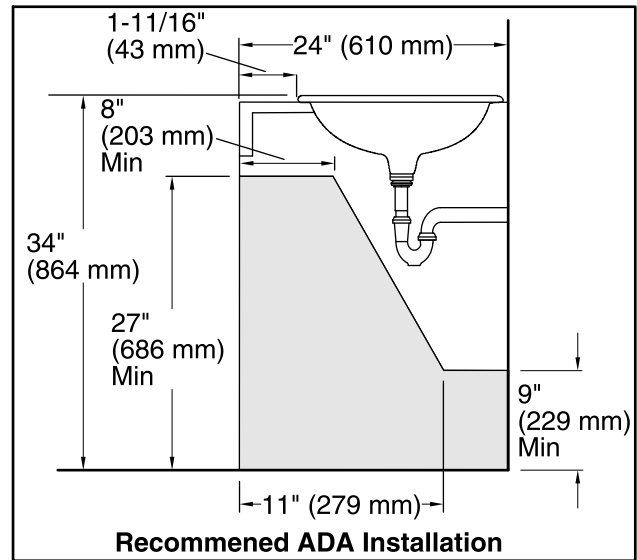

Features

- D-shaped basin.
- No overflow.
- Single faucet hole.
- 20-1/4" (514 mm) x 17-1/4" (438 mm) x 8" (203 mm)

Material

- Vitreous china.

Installation

- Drop-in.

ADA

Codes/Standards

Technical Information

All product dimensions are nominal.

- Bowl configuration: Single
- Installation: Drop-in
- Bowl area (Only): Length: 17" (432 mm)
Width: 10-7/8" (276 mm)
Water depth: 4-7/8" (124 mm)
- Number of deck holes: 1
- Faucet hole(s): 1-3/16" (30 mm)
- Drain hole: 1-3/4" (44 mm)
- Template: 1003767-7, required, included

Notes

- Install this product according to the installation instructions.
- Measure your actual product for roughing-in details.
- ADA compliant when installed to the specific requirements of these regulations.