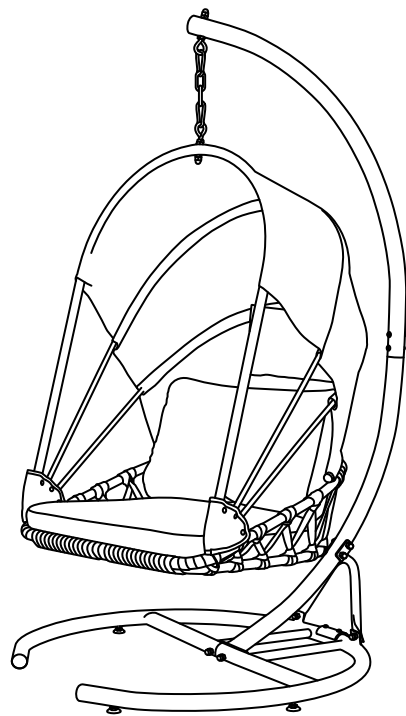

GF08043

ASSEMBLY INSTRUCTION

TOOLS:

≈ 30 mins

For Domestic Use Only

Please register online at www.suntime-spares.co.uk to access the future spare parts requirement.

Imported by Trans-Continental Group Ltd., Transcon House, Amy Johnson Way, Blackpool, Lancashire, FY4 2RP, UK.

Please refer to the 'Suntime' care leaflet enclosed for information regarding the maintenance and use of your product.

PARTS LIST

ACCESSORIES

1.

2.

3.

4.

5.