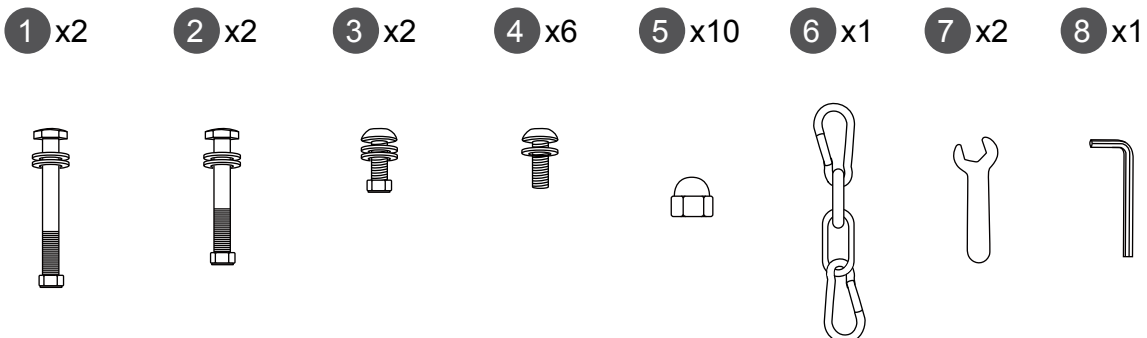

GF08043

ASSEMBLY INSTRUCTION

TOOLS:

≈ 30 mins

For Domestic Use Only

Please register online at www.suntime-spares.co.uk to access the future spare parts requirement.

Imported by Trans-Continental Group Ltd., Transcon House, Amy Johnson Way, Blackpool, Lancashire, FY4 2RP, UK.

Please refer to the 'Suntime' care leaflet enclosed for information regarding the maintenance and use of your product.

PARTS LIST

ACCESSORIES

1.

2.

3.

4.

5.