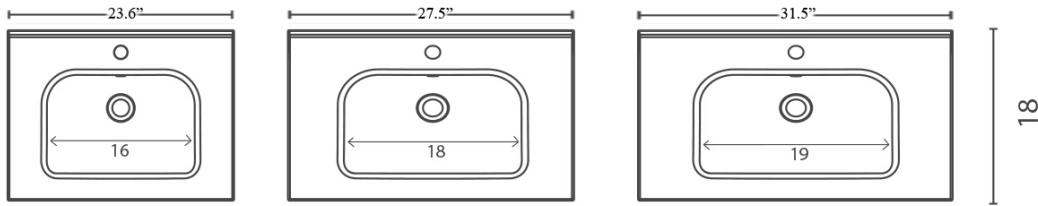

Product Specs Sheets

Cover Page

Slim 120L

Features

- Bathroom Sink With Integrted Sink and Top
- Made of Ceramic
- Glossy White
- With Overflow
- Drop-In Installation or as Vanity Top and Sink
- With One Faucet Hole
- Made in Spain

Related Items:

- WSBC 53991 | Push Waste Drain
- WSBC 53922 | Decorative Trap

Finishes:

 Glossy White

SKU# | Options:

- Slim 120L | Glossy White

* WS Bath Collections reserves the right to revise dimensions or information on this sheet without notice

Collection Slim	Model Slim 120L	Dimensions Metric <i>1 inch = 2.54 cm</i> <i>1 inch = 25.4 mm</i>	 1051 Lea Drive - Collegeville, PA 19426 Tel. 215 513 9400 - Fax 610 831 0215 www.ws bathcollections.com - info@ws bathcollections.com
-----------------------------	-----------------------------	---	---

Notes

- Faucet hole 1.4"
- Back edge to center faucet hole 2.5"
- Back edge to center of drain hole 8.0"

Collection
Slim

Model |
Slim 60 - Slim 70
Slim 80 - Slim 90
Slim 120 - Slim 120 L
Slim 120 DBL

Dimensions Metric
1 inch = 2.54 cm
1 inch = 25.4 mm