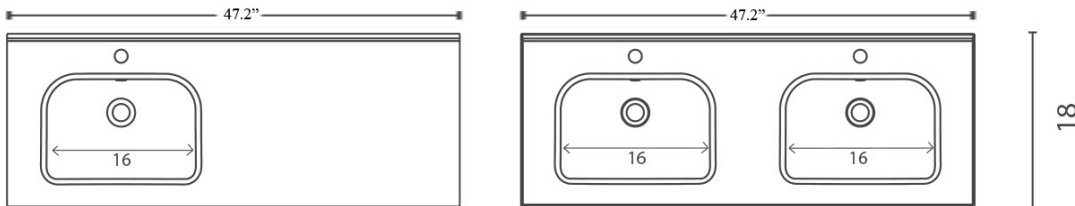

Collection Slim	Model Slim 120L	Dimensions Metric <i>1 inch = 2.54 cm</i> <i>1 inch = 25.4 mm</i>	 1051 Lea Drive - Collegeville, PA 19426 Tel. 215 513 9400 - Fax 610 831 0215 www.ws bathcollections.com - info@ws bathcollections.com
-----------------------------	-----------------------------	---	---

Slim 60

Slim 70

Slim 80

Slim 90

Slim 100

Slim 120

Slim 120 L

Slim 120 DBL

Notes

- Faucet hole 1.4"
- Back edge to center faucet hole 2.5"
- Back edge to center of drain hole 8.0"

Collection
Slim

Model |
Slim 60 - Slim 70
Slim 80 - Slim 90
Slim 120 - Slim 120 L
Slim 120 DBL

Dimensions Metric
1 inch = 2.54 cm
1 inch = 25.4 mm