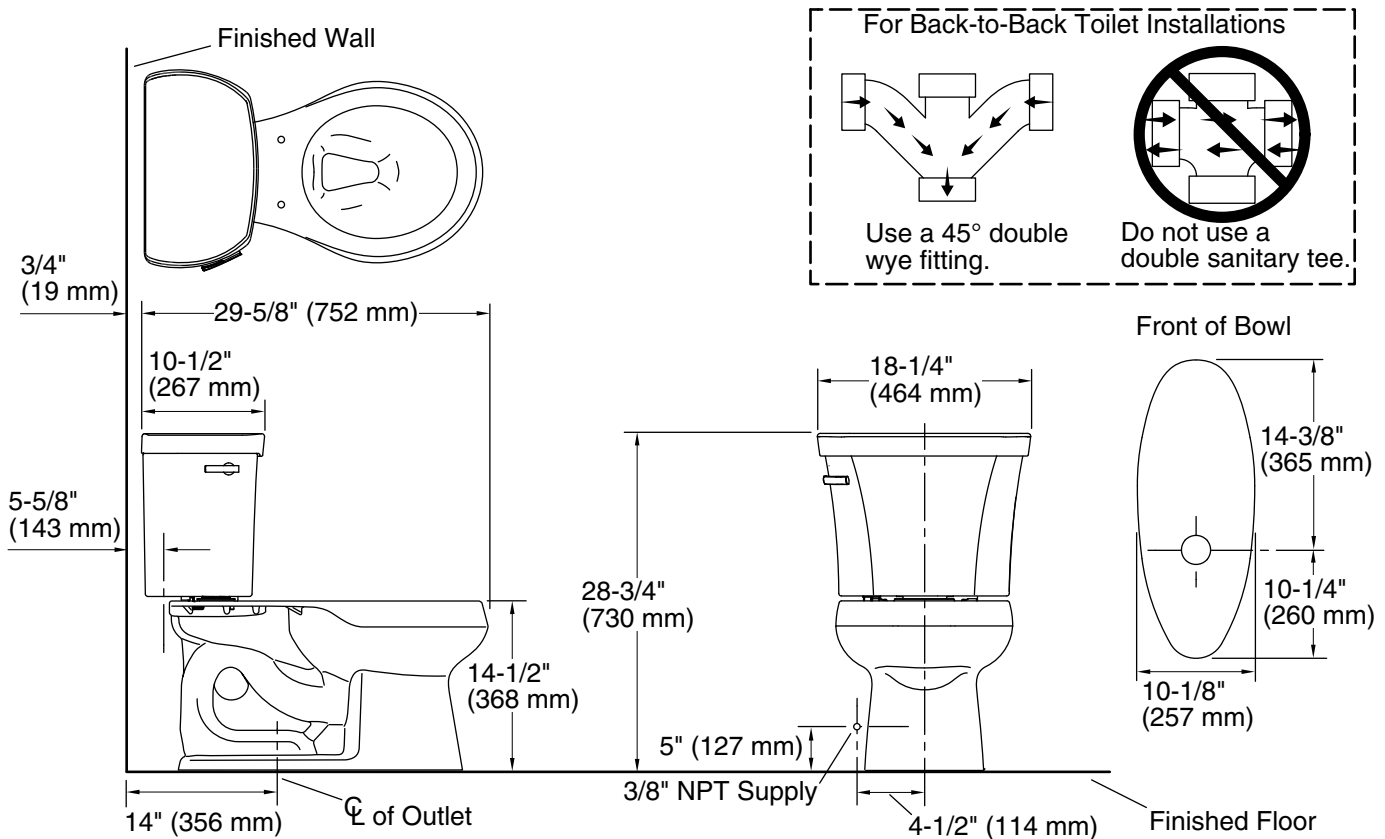

Installation

- Three-bolt quick-connect installation
- Seat and supply line sold separately

Recommended Products/Accessories

K-5420 Low-Profile Bolt Caps
K-9379 Trip Lever
1023457 Wax Ring/Hardware Kit
1265114 Connector Hose
K-23726 Drain treatment
K-4639-RL Cachet® ReadyLatch® Quiet-Close™ round-front toilet seat

THE BOLD LOOK
OF **KOHLER®**

Technical Information

All product dimensions are nominal.

Toilet type:	Floor-mount
Waste Outlet:	Floor
Bowl shape:	Round-front
Flush type:	Class Five
Trap passageway:	2-1/8" (54 mm)
Water surface size:	10-1/2" x 7-3/4" (267 mm x 197 mm)
Rim to water surface:	5-1/4" (133 mm)
Rough-in:	14" (356 mm)
Seat-mounting holes:	5-1/2" (140 mm)

Notes

Install this product according to the installation instructions.

For back-to-back toilet installations: Use only a 45° double wye fitting.