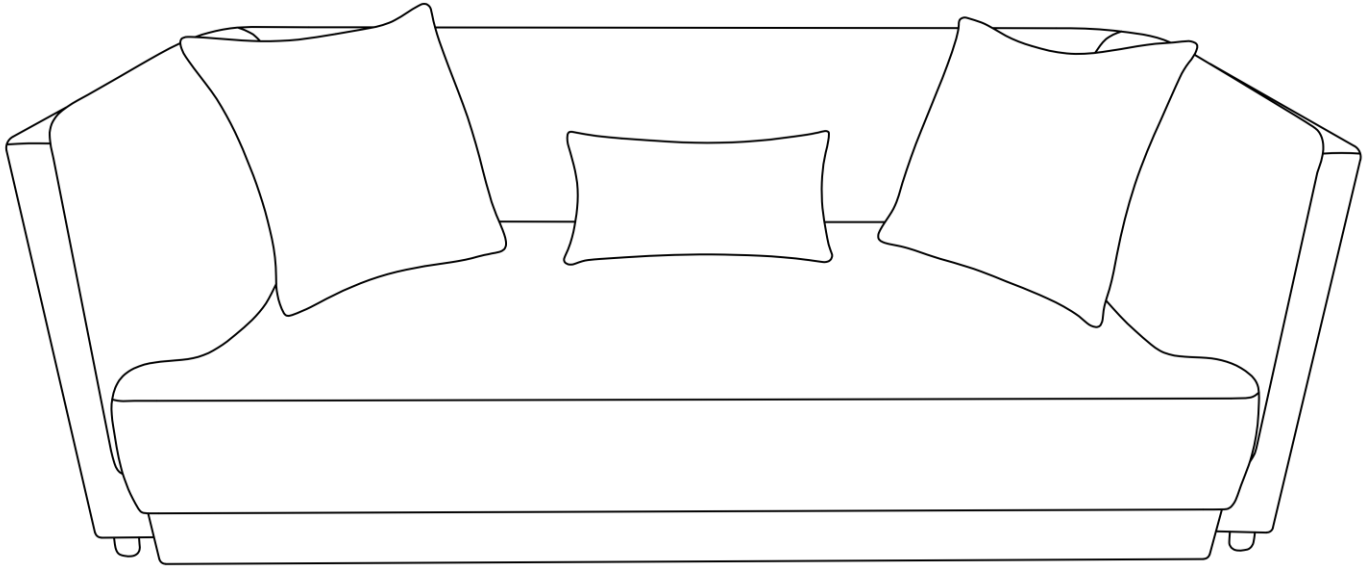

ASSEMBLY INSTRUCTION FOR ACME FURNITURE

MODEL#LV05380

Thank you for purchasing the quality product. Be sure to check all packing material carefully for small parts which may have come loose inside the carton during shipment. Separate, identify and count all parts and metal hardware. Compare with all parts list to be sure all parts are present. If any part(s) are missing or damaged, please contact your local furniture dealer. For efficient and speedy service, please indicate the model number and code letter of part(s) needed.

***** Do not fully tighten screws until fully assembled *****

	COMPONENT PARTS	
DESCRIPTION	PART NAME	QTY(PCS)
①	SOFA 	1
②	LEG 	5

Attention

*****Some number parts listed on the instruction sheet may not be in parts bag as they may already be assembled. Carefully check parts and packing materials prior to ordering replacements.**