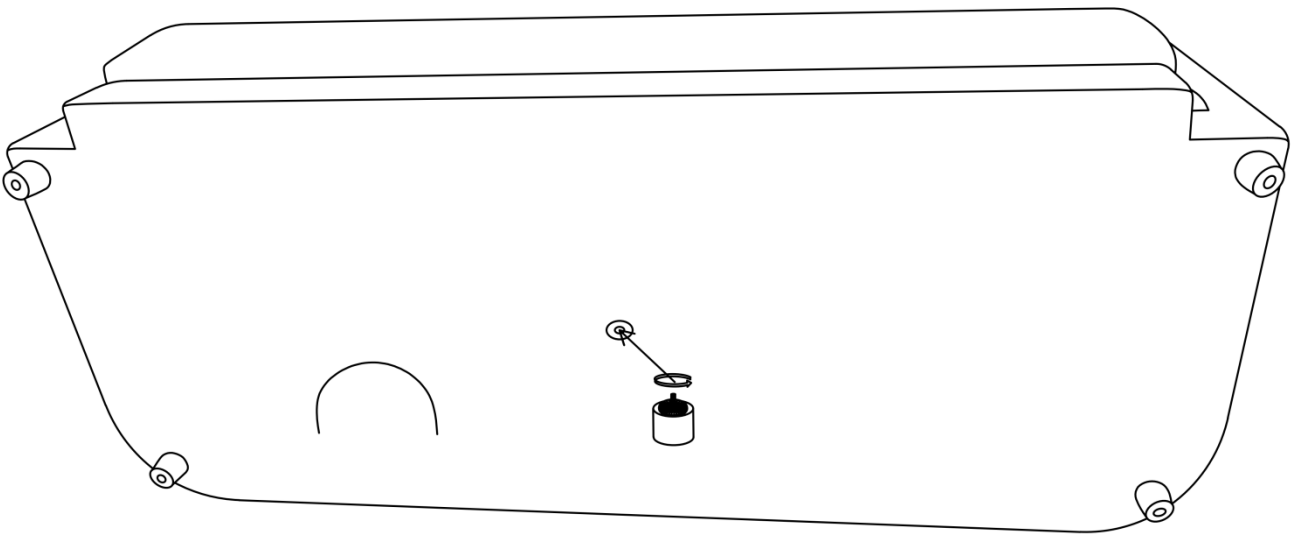

How to assemble:

STEP 1

STEP 2

STEP 3