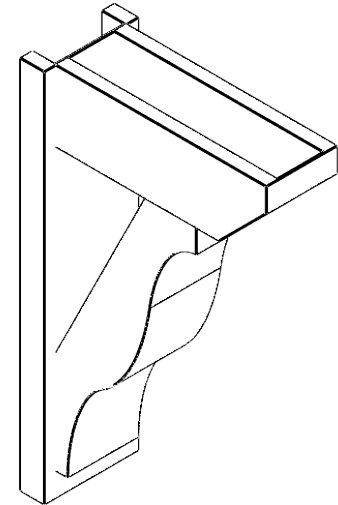

ITEM NUMBER: OUTUROC060X080X20000X32000X060X020X060FST24RCPR

6"W TOP X 8"W BACK X 20"D X 32"H X 6"T TOP X 2"T BACK TIMBERTHANE ROUGH CEDAR FUNSTON FAUX WOOD OPEN OUTLOOKER, SLAT TOP AND BLOCK BACK, 6"W CLOSED BRACE, PRIMED TAN

SIDE PROFILE

FRONT PROFILE

ISOMETRIC

EKENA MILLWORK
2300 WEST MAIN ST.
CLARKSVILLE, TX 75426
TOLL FREE: 866-607-0453
WWW.EKENAMILLWORK.COM

NOTES

1. INSTALLATION TO BE COMPLETED IN ACCORDANCE WITH MANUFACTURER'S SPECIFICATIONS.
2. DRAWING MAY NOT BE TO SCALE
3. THIS DRAWING IS INTENDED FOR DESIGN AND PLANNING PURPOSES ONLY.
4. ALL INFORMATION CONTAINED HEREIN WAS CURRENT AT THE TIME OF DEVELOPMENT BUT MUST BE REVIEWED AND APPROVED BY THE PRODUCT MANUFACTURER TO BE CONSIDERED ACCURATE.
5. TIMBERTHANE ARCHITECTURAL PRODUCTS ARE MADE FROM HIGH DENSITY URETHANE AND COME FACTORY PRIMED