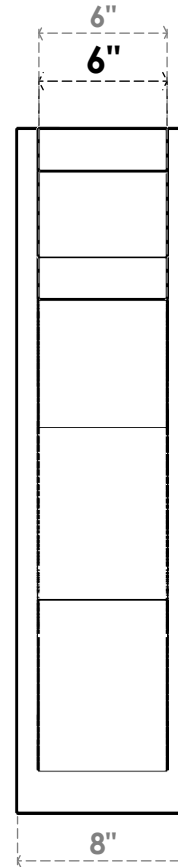

ITEM NUMBER: OUTUROC060X080X20000X32000X060X020X060FST24RCPR

6"W TOP X 8"W BACK X 20"D X 32"H X 6"T TOP X 2"T BACK TIMBERTHANE ROUGH CEDAR FUNSTON FAUX WOOD OPEN OUTLOOKER, SLAT TOP AND BLOCK BACK, 6"W CLOSED BRACE, PRIMED TAN

SIDE PROFILE

FRONT PROFILE

ISOMETRIC

EKENA MILLWORK
2300 WEST MAIN ST.
CLARKSVILLE, TX 75426
TOLL FREE: 866-607-0453
WWW.EKENAMILLWORK.COM

NOTES

1. INSTALLATION TO BE COMPLETED IN ACCORDANCE WITH MANUFACTURER'S SPECIFICATIONS.
2. DRAWING MAY NOT BE TO SCALE
3. THIS DRAWING IS INTENDED FOR DESIGN AND PLANNING PURPOSES ONLY.
4. ALL INFORMATION CONTAINED HEREIN WAS CURRENT AT THE TIME OF DEVELOPMENT BUT MUST BE REVIEWED AND APPROVED BY THE PRODUCT MANUFACTURER TO BE CONSIDERED ACCURATE.
5. TIMBERTHANE ARCHITECTURAL PRODUCTS ARE MADE FROM HIGH DENSITY URETHANE AND COME FACTORY PRIMED