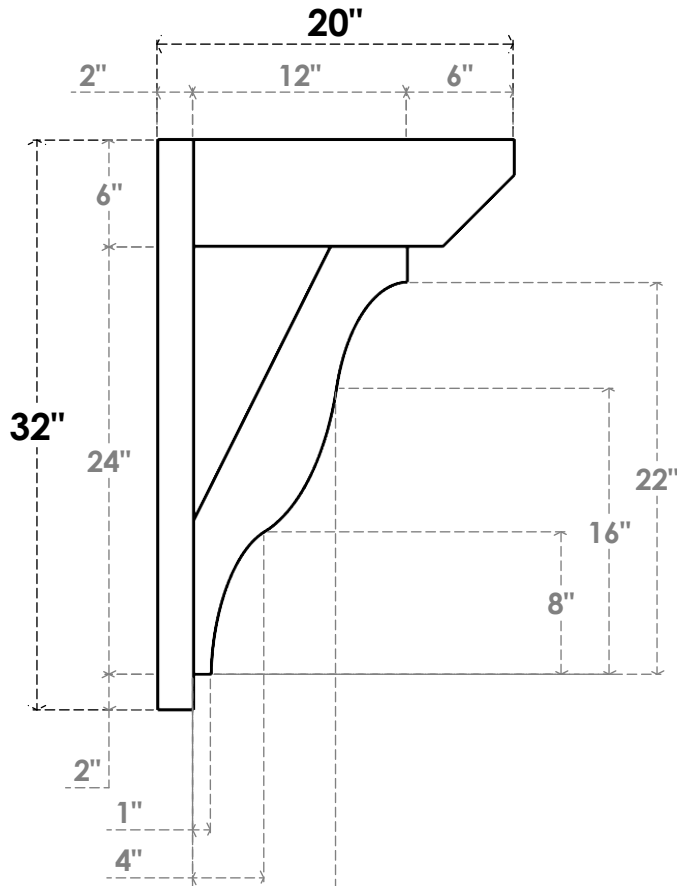

ITEM NUMBER: OUTUROC060X080X20000X32000X060X020X060FST24RCPR

6"W TOP X 8"W BACK X 20"D X 32"H X 6"T TOP X 2"T BACK TIMBERTHANE ROUGH CEDAR FUNSTON FAUX WOOD OPEN OUTLOOKER, SLAT TOP AND BLOCK BACK, 6"W CLOSED BRACE, PRIMED TAN

SIDE PROFILE

FRONT PROFILE

ISOMETRIC

EKENA MILLWORK
2300 WEST MAIN ST.
CLARKSVILLE, TX 75426
TOLL FREE: 866-607-0453
WWW.EKENAMILLWORK.COM

NOTES

1. INSTALLATION TO BE COMPLETED IN ACCORDANCE WITH MANUFACTURER'S SPECIFICATIONS.
2. DRAWING MAY NOT BE TO SCALE
3. THIS DRAWING IS INTENDED FOR DESIGN AND PLANNING PURPOSES ONLY.
4. ALL INFORMATION CONTAINED HEREIN WAS CURRENT AT THE TIME OF DEVELOPMENT BUT MUST BE REVIEWED AND APPROVED BY THE PRODUCT MANUFACTURER TO BE CONSIDERED ACCURATE.
5. TIMBERTHANE ARCHITECTURAL PRODUCTS ARE MADE FROM HIGH DENSITY URETHANE AND COME FACTORY PRIMED