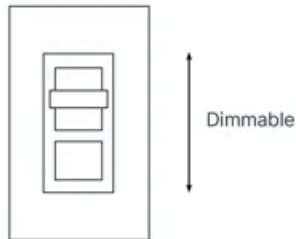

E26 / A19

BULBS & SPECIFICATIONS

BULB BASE

E26
Medium Base

BULB SHAPE

A19
Clear

DIMMING INFORMATION

When used with compatible wall dimmer and dimmable light bulbs