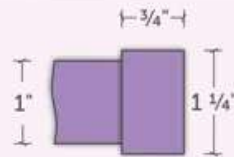

DIMENSIONS

FOR 72-144 INCH

BRACKETS 4 PCS

FINIALS 2 PCS

RODS 3 PCS. ADJUSTABLE 72 TO 144 INCH