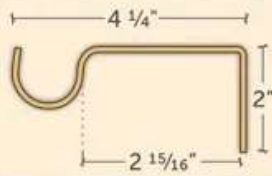

DIMENSIONS

FOR 72-144 INCH

BRACKETS 4 PCS

FINIALS 2 PCS

RODS 3 PCS. ADJUSTABLE 72 TO 144 INCH