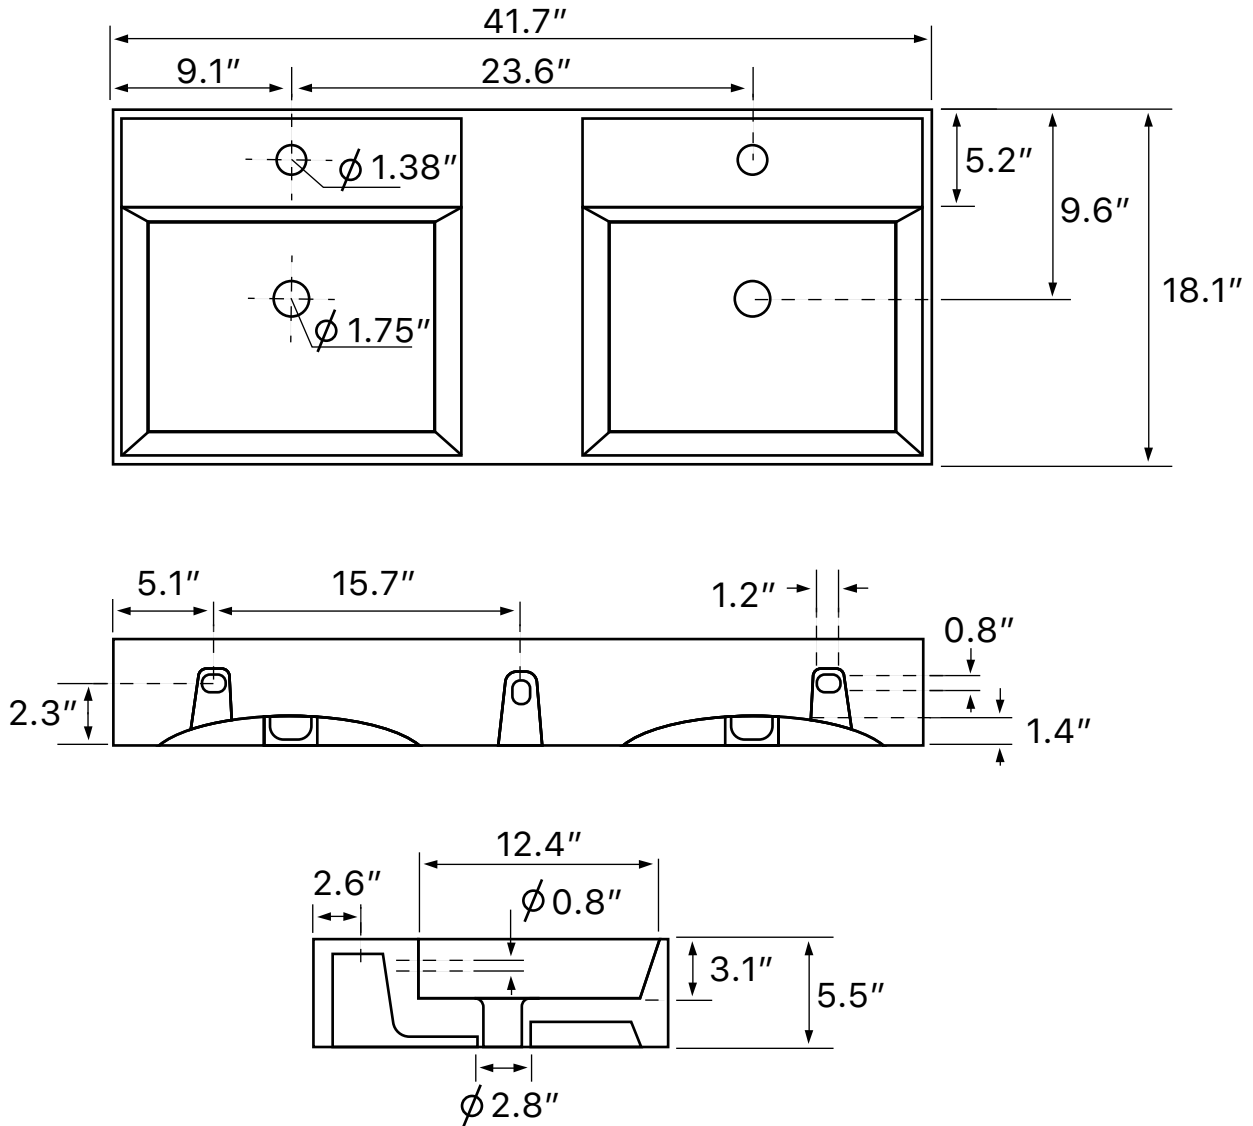

## Installation

- Wall mount installation.
- Vessel / above-counter installation.

## Configurations

- Two Hole.
- Six Hole (8-inch centers).
- No Hole.

## Technical Information

Bowl type:	Double
Installation:	Wall mounted Vessel
Bowl dimensions:	Length: 17.2" Width: 12.4" Depth: 3.1"
Drain hole:	1.75"
Faucet hole:	1.38"
Hole configurations:	0, 2, 6
Weight:	66.07 lbs