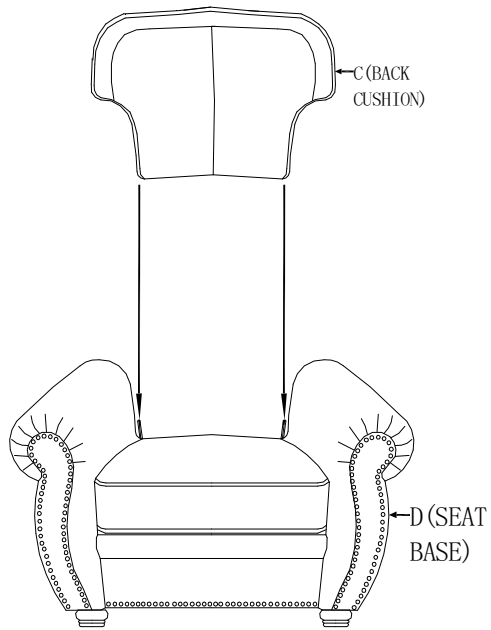

Chair Assembly Picture

Assembly Instructions

Carefully unpack all parts before attempting to assemble.

STEP 1. Insert the back cushion C on the seat base D

STEP 2. Open the zipper under the seat base, put the feet on the base.

Parts List

A - FEET	4
C - BACK CUSHION	1
D - SEAT BASE	1
White Gloves	4
Blue Plastic Shoe's Cover	4