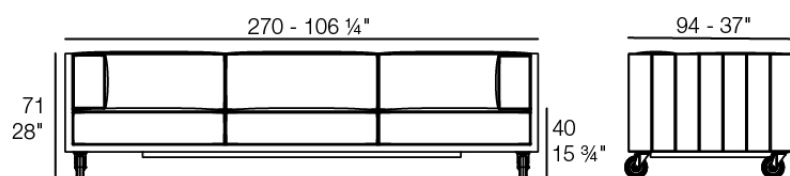

Info

Description

Weight: 96.7 Kg

VINEYARD Sofa XL
VINEYARD Sofa XL

Finishes

finishes

ALUMINIUM
Ref. 54502ZSU

white