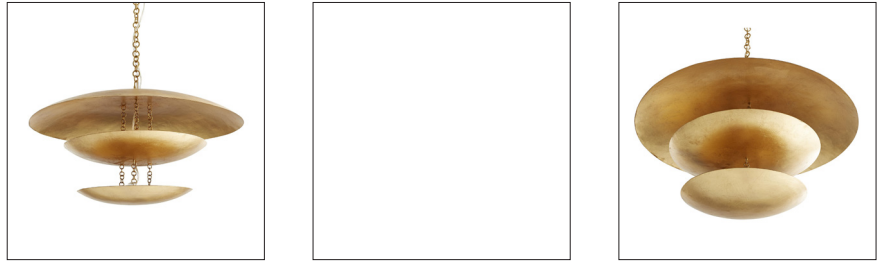

ARTERIOS

FLORKO CHANDELIER

82001

H: 17.5 IN, Dia: 31.00 IN

Gold Leaf

The Florko Chandelier is out of this world. This eight-light design features gold-leafed iron curved discs that float effortlessly under the space-like dome. Both lower levels hold lights, creating a soft glow. The hand-applied gold leaf finish will vary. Additional chain available (CHN-123). Also available in a silver-leaf finish 82000.

APPEARANCE

Material	Iron
Finish	Gold Leaf
Finish Will Vary	true
Top Coat/Sealant	false

DIMENSIONS

Chandelier	H: 16 IN, Dia: 31.00 IN
Minimum Hanging Height	17.5 IN
Maximum Hanging Height	53.5 IN
Canopy	H: 1.5 IN, Dia: 5.75 IN