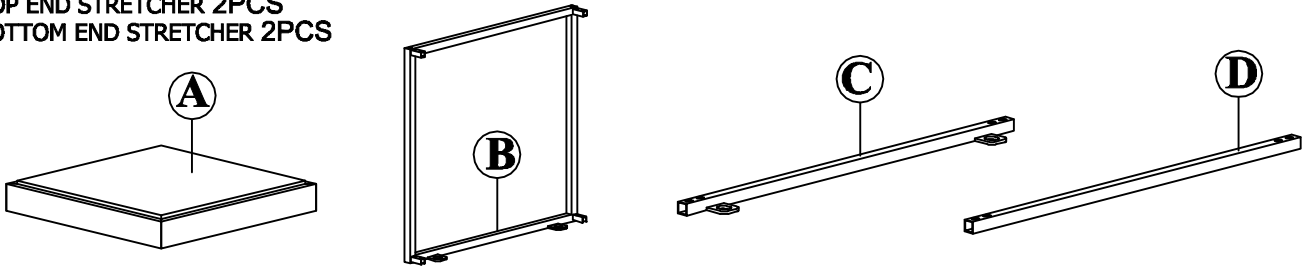

SIDE TABLE ASSEMBLY INSTRUCTIONS

PARTS PACKING CONFIGURATIONS

- A. TABLE TOP 1PC
- B. RECTANGULAR SIDE FRAME 2PCS
- C. TOP END STRETCHER 2PCS
- D. BOTTOM END STRETCHER 2PCS

HARDWARE PACKED IN BOX

No	Description	Photo	Quantity
1	ALLEN BOLT (1/4 X 5/8)		16PCS
2	ALLEN BOLT (1/4 X 3/4)		8PCS
3	LOCK WASHER (1/4)		8PCS
4	FLAT WASHER (1/4)		8PCS
5	ALLEN KEY		1PC

SIDE TABLE FULLY ASSEMBLED

STEP 1:

STEP 2:

STEP 3:

STEP 4:

FULLY ASSEMBLED