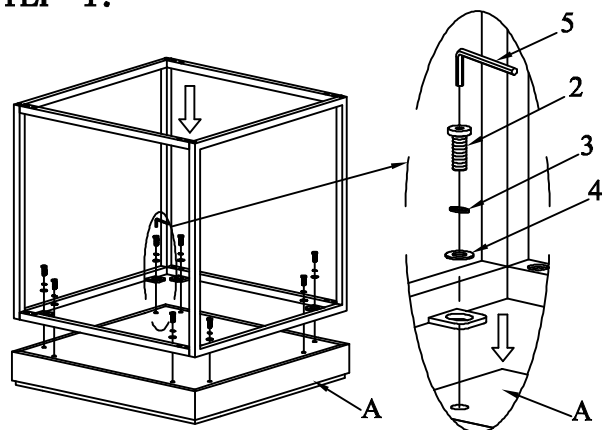

SIDE TABLE ASSEMBLY INSTRUCTIONS

PARTS PACKING CONFIGURATIONS

- A. TABLE TOP 1PC
- B. RECTANGULAR SIDE FRAME 2PCS
- C. TOP END STRETCHER 2PCS
- D. BOTTOM END STRETCHER 2PCS

HARDWARE PACKED IN BOX

No	Description	Photo	Quantity
1	ALLEN BOLT (1/4 X 5/8)		16PCS
2	ALLEN BOLT (1/4 X 3/4)		8PCS
3	LOCK WASHER (1/4)		8PCS
4	FLAT WASHER (1/4)		8PCS
5	ALLEN KEY		1PC

SIDE TABLE FULLY ASSEMBLED

STEP 1:

STEP 2:

STEP 3:

STEP 4:

FULLY ASSEMBLED