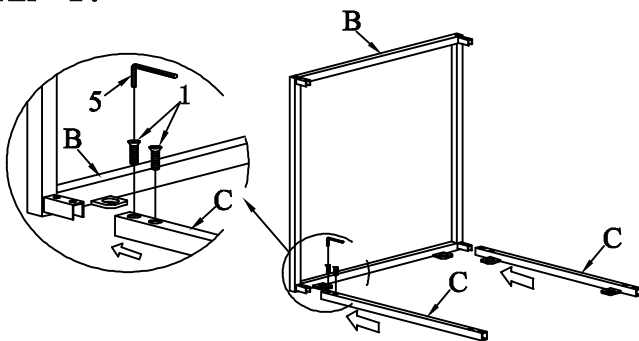

SIDE TABLE ASSEMBLY INSTRUCTIONS

PARTS PACKING CONFIGURATIONS

- A. TABLE TOP 1PC
- B. RECTANGULAR SIDE FRAME 2PCS
- C. TOP END STRETCHER 2PCS
- D. BOTTOM END STRETCHER 2PCS

HARDWARE PACKED IN BOX

No	Description	Photo	Quantity
1	ALLEN BOLT (1/4 X 5/8)		16PCS
2	ALLEN BOLT (1/4 X 3/4)		8PCS
3	LOCK WASHER (1/4)		8PCS
4	FLAT WASHER (1/4)		8PCS
5	ALLEN KEY		1PC

SIDE TABLE FULLY ASSEMBLED

STEP 1:

STEP 2:

STEP 3:

STEP 4:

FULLY ASSEMBLED