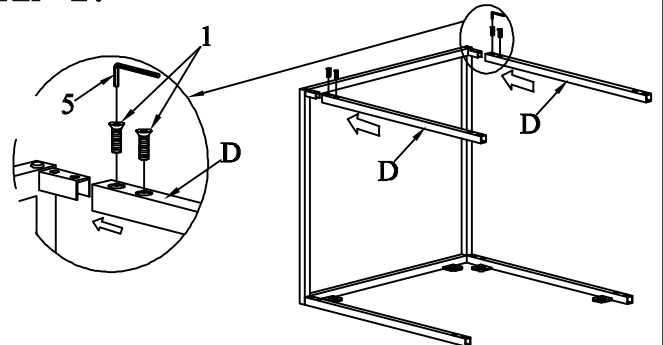

SIDE TABLE ASSEMBLY INSTRUCTIONS

PARTS PACKING CONFIGURATIONS

- A. TABLE TOP 1PC
- B. RECTANGULAR SIDE FRAME 2PCS
- C. TOP END STRETCHER 2PCS
- D. BOTTOM END STRETCHER 2PCS

HARDWARE PACKED IN BOX

No	Description	Photo	Quantity
1	ALLEN BOLT (1/4 X 5/8)		16PCS
2	ALLEN BOLT (1/4 X 3/4)		8PCS
3	LOCK WASHER (1/4)		8PCS
4	FLAT WASHER (1/4)		8PCS
5	ALLEN KEY		1PC

SIDE TABLE FULLY ASSEMBLED

STEP 1:

STEP 2:

STEP 3:

STEP 4:

FULLY ASSEMBLED