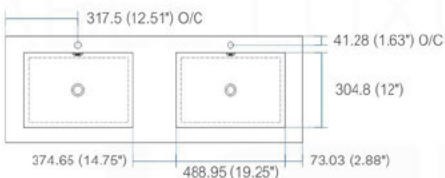

SINK

NOTE: DIMENSIONS AND TECHNICAL DETAILS ARE SUBJECT TO CHANGE WITHOUT NOTICE

Dimensions:	width	length	height	depth
inches	16.0"	16.0"	4.0"	3.38"
mm	406.4	406.4	101.6	85.73

Dimensions:	width	length	height	depth
inches	18.0"	10.25"	4.0"	3.38"
mm	457.2	257.18	101.6	85.73

Dimensions:	width	length	height	depth
inches	23.63"	18.5"	4.0"	4.0"
mm	600.08	469.9	101.6	101.6

Dimensions:	width	length	height	depth
inches	29.5"	18.5"	4.0"	4.0"
mm	749.3	469.9	101.6	101.6

Dimensions:	width	length	height	depth
inches	35.75"	18.5"	4.0"	4.0"
mm	908.05	469.9	101.6	101.6

Dimensions:	width	length	height	depth
inches	39.5"	18.5"	4.0"	4.0"
mm	1003.3	469.9	101.6	101.6

Dimensions:	width	length	height	depth
inches	47.25"	18.5"	4.0"	4.0"
mm	1200.15	469.9	101.6	101.6

Dimensions:	width	length	height	depth
inches	59"	18.5"	4.0"	4.0"
mm	1498.6	469.9	101.6	101.6

Dimensions:	width	length	height	depth
inches	59"	18.5"	4.0"	3.75"
mm	1498.6	469.9	101.6	95.25

Dimensions:	width	length	height	depth
inches	71.63"	18.5"	4.0"	4.0"
mm	1819.28	469.9	101.6	101.6

Dimensions:	width	length	height	depth
inches	79"	18.5"	4.0"	4.0"
mm	2006.6	469.9	101.6	101.6