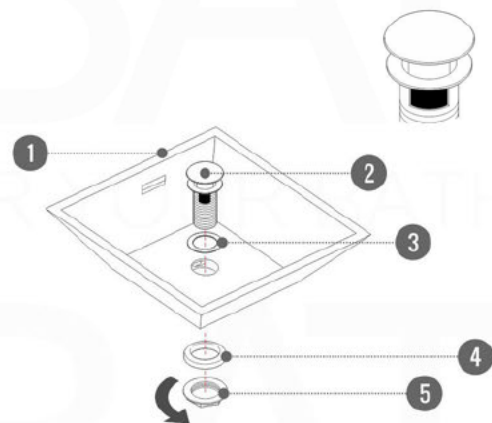

Dimensions:	width	length	height	depth
inches	23.63"	18.5"	4.0"	4.0"
mm	600.08	469.9	101.6	101.6

Dimensions:	width	length	height	depth
inches	29.5"	18.5"	4.0"	4.0"
mm	749.3	469.9	101.6	101.6

Dimensions:	width	length	height	depth
inches	35.75"	18.5"	4.0"	4.0"
mm	908.05	469.9	101.6	101.6

Dimensions:	width	length	height	depth
inches	39.5"	18.5"	4.0"	4.0"
mm	1003.3	469.9	101.6	101.6

Dimensions:	width	length	height	depth
inches	47.25"	18.5"	4.0"	4.0"
mm	1200.15	469.9	101.6	101.6

Dimensions:	width	length	height	depth
inches	59"	18.5"	4.0"	4.0"
mm	1498.6	469.9	101.6	101.6

Dimensions:	width	length	height	depth
inches	59"	18.5"	4.0"	3.75"
mm	1498.6	469.9	101.6	95.25

Dimensions:	width	length	height	depth
inches	71.63"	18.5"	4.0"	4.0"
mm	1819.28	469.9	101.6	101.6

Dimensions:	width	length	height	depth
inches	79"	18.5"	4.0"	4.0"
mm	2006.6	469.9	101.6	101.6

Pop-Up / P-trap Installation Instructions

INSTALLATION GUIDE

FOR SINKS WITHOUT OVERFLOW
#SKU: P101N / P102N

FOR SINKS WITHOUT OVERFLOW
#SKU: P101 / P102

OR