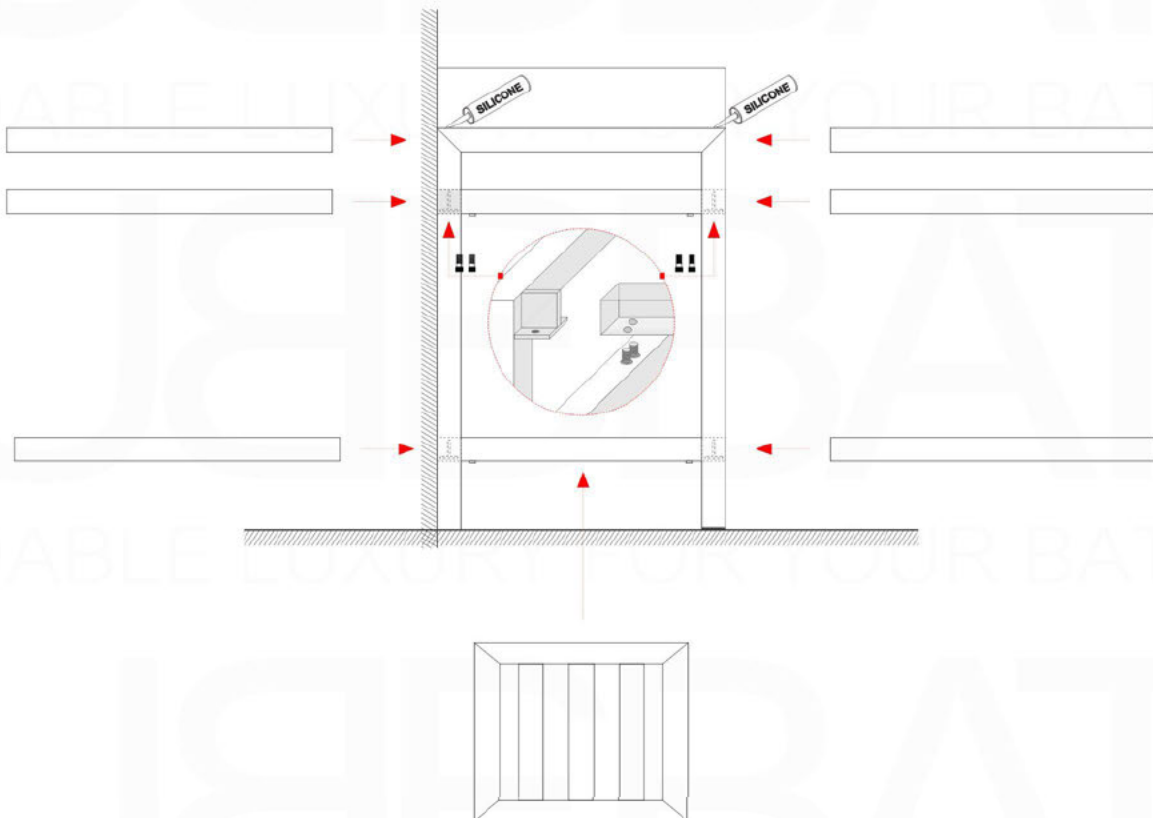

Vanity Installation

1. Remove the plastic protective film.
2. Install all the Parts of the Cabinet.
3. Add a dap of silicone to the corners of the TOP of the Cabinet.
4. Gently position and align Counter top Sink onto Vanity.