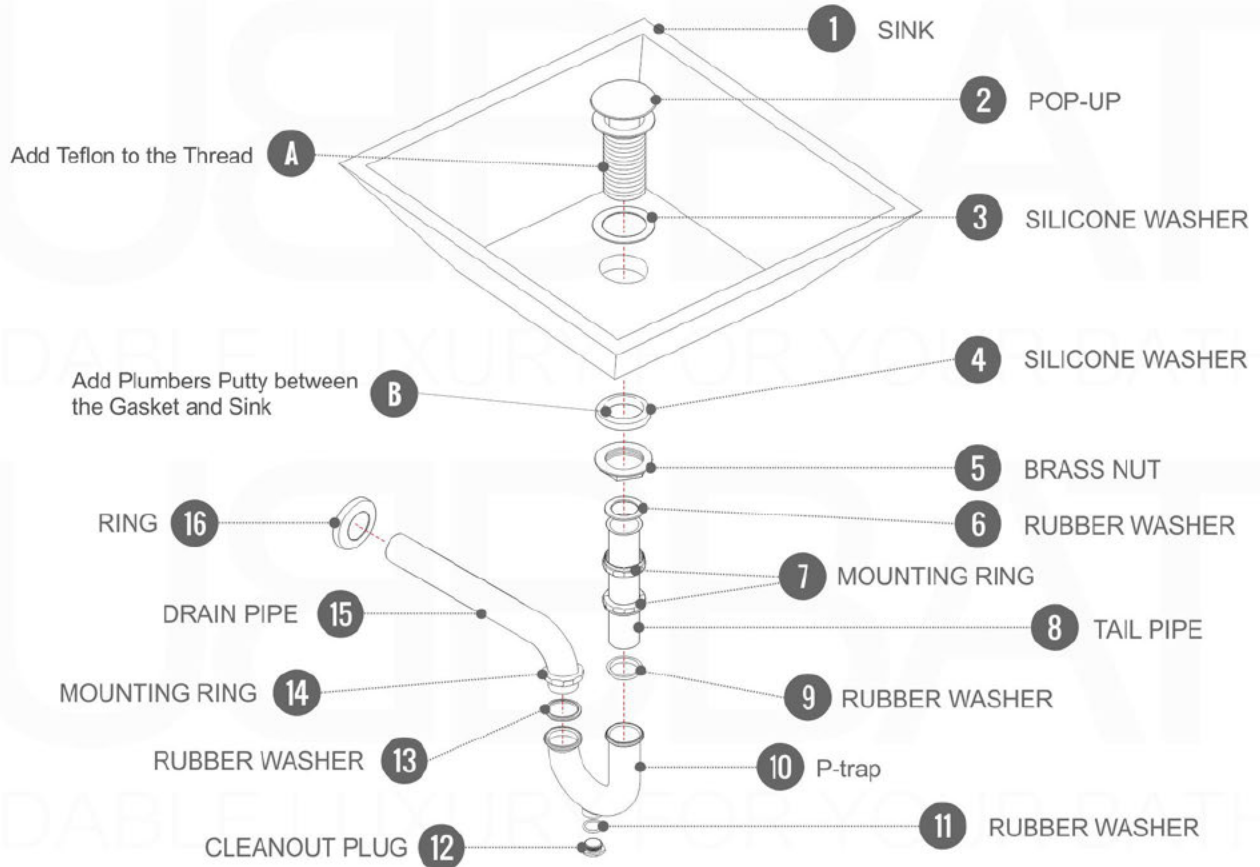

Dimensions:	width	length	height	depth
inches	39.5"	18.5"	4.0"	4.0"
mm	1003.3	469.9	101.6	101.6

Dimensions:	width	length	height	depth
inches	47.25"	18.5"	4.0"	4.0"
mm	1200.15	469.9	101.6	101.6

Dimensions:	width	length	height	depth
inches	59"	18.5"	4.0"	4.0"
mm	1498.6	469.9	101.6	101.6

Dimensions:	width	length	height	depth
inches	59"	18.5"	4.0"	3.75"
mm	1498.6	469.9	101.6	95.25

Dimensions:	width	length	height	depth
inches	71.63"	18.5"	4.0"	4.0"
mm	1819.28	469.9	101.6	101.6

Dimensions:	width	length	height	depth
inches	79"	18.5"	4.0"	4.0"
mm	2006.6	469.9	101.6	101.6

How to Install a Cisco Vanity INSTALLATION GUIDE

Tools Required for Assembly

Vanity Installation

1. Remove the plastic protective film.
2. Install all the Parts of the Cabinet.
3. Add a dap of silicone to the corners of the TOP of the Cabinet.
4. Gently position and align Counter top Sink onto Vanity.

Pop-Up / P-trap Installation Instructions

INSTALLATION GUIDE

FOR SINKS WITHOUT OVERFLOW
#SKU: P101N / P102N

FOR SINKS WITHOUT OVERFLOW
#SKU: P101 / P102

OR