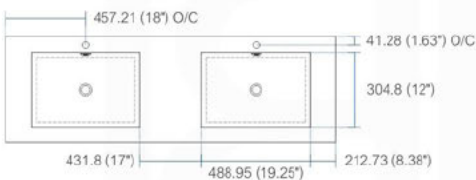

SINK

NOTE: DIMENSIONS AND TECHNICAL DETAILS ARE SUBJECT TO CHANGE WITHOUT NOTICE

Dimensions:	width	length	height	depth
inches	16.0"	16.0"	4.0"	3.38"
mm	406.4	406.4	101.6	85.73

Dimensions:	width	length	height	depth
inches	18.0"	10.25"	4.0"	3.38"
mm	457.2	257.18	101.6	85.73

Dimensions:	width	length	height	depth
inches	23.63"	18.5"	4.0"	4.0"
mm	600.08	469.9	101.6	101.6

Dimensions:	width	length	height	depth
inches	29.5"	18.5"	4.0"	4.0"
mm	749.3	469.9	101.6	101.6

Dimensions:	width	length	height	depth
inches	35.75"	18.5"	4.0"	4.0"
mm	908.05	469.9	101.6	101.6

Dimensions:	width	length	height	depth
inches	39.5"	18.5"	4.0"	4.0"
mm	1003.3	469.9	101.6	101.6

Dimensions:	width	length	height	depth
inches	47.25"	18.5"	4.0"	4.0"
mm	1200.15	469.9	101.6	101.6

Dimensions:	width	length	height	depth
inches	59"	18.5"	4.0"	4.0"
mm	1498.6	469.9	101.6	101.6

Dimensions:	width	length	height	depth
inches	59"	18.5"	4.0"	3.75"
mm	1498.6	469.9	101.6	95.25

Dimensions:	width	length	height	depth
inches	71.63"	18.5"	4.0"	4.0"
mm	1819.28	469.9	101.6	101.6

Dimensions:	width	length	height	depth
inches	79"	18.5"	4.0"	4.0"
mm	2006.6	469.9	101.6	101.6