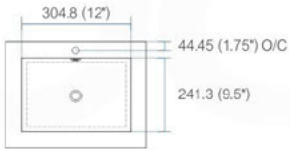

STAINLESS STEEL VANITY

Dimensions inches:		
width	depth	height

16	16	30.75
23.5	18.5	30.75
29.25	18.5	30.75
35.5	18.5	30.75
39.25	18.5	30.75
47	18.5	30.75
58.75	18.5	30.75
58.75	18.5	30.75

Dimensions mm:		
width	depth	height

SINK

NOTE: DIMENSIONS AND TECHNICAL DETAILS ARE SUBJECT TO CHANGE WITHOUT NOTICE

Dimensions:	width	length	height	depth
inches	16.0"	16.0"	4.0"	3.38"
mm	406.4	406.4	101.6	85.73

Dimensions:	width	length	height	depth
inches	18.0"	10.25"	4.0"	3.38"
mm	457.2	257.18	101.6	85.73

Dimensions:	width	length	height	depth
inches	23.63"	18.5"	4.0"	4.0"
mm	600.08	469.9	101.6	101.6

Dimensions:	width	length	height	depth
inches	29.5"	18.5"	4.0"	4.0"
mm	749.3	469.9	101.6	101.6

Dimensions:	width	length	height	depth
inches	35.75"	18.5"	4.0"	4.0"
mm	908.05	469.9	101.6	101.6

Dimensions:	width	length	height	depth
inches	59"	18.5"	4.0"	3.75"
mm	1498.6	469.9	101.6	95.25

Dimensions:	width	length	height	depth
inches	71.63"	18.5"	4.0"	4.0"
mm	1819.28	469.9	101.6	101.6

Dimensions:	width	length	height	depth
inches	79"	18.5"	4.0"	4.0"
mm	2006.6	469.9	101.6	101.6