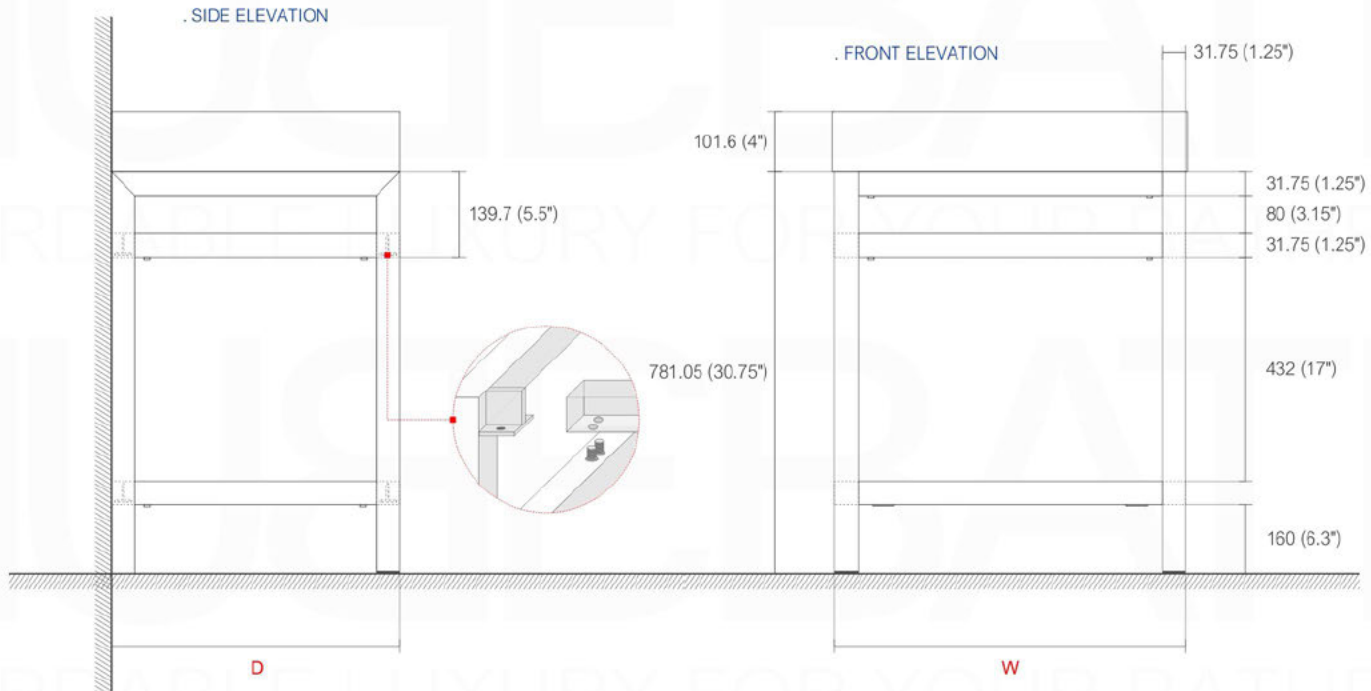

STAINLESS STEEL VANITY

Dimensions inches:		
width	depth	height

16	16	30.75
23.5	18.5	30.75
29.25	18.5	30.75
35.5	18.5	30.75
39.25	18.5	30.75
47	18.5	30.75
58.75	18.5	30.75
58.75	18.5	30.75

Dimensions mm:		
width	depth	height

406.4	406.4	781.05
597	469.9	781.05
743	469.9	781.05
902	469.9	781.05
997	469.9	781.05
1194	469.9	781.05
1492	469.9	781.05
1492	469.9	781.05

NOTE: DIMENSIONS AND TECHNICAL DETAILS ARE SUBJECT TO CHANGE WITHOUT NOTICE