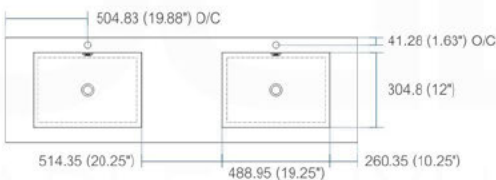

SINK

NOTE: DIMENSIONS AND TECHNICAL DETAILS ARE SUBJECT TO CHANGE WITHOUT NOTICE

Dimensions:	width	length	height	depth
inches	16.0"	16.0"	4.0"	3.38"
mm	406.4	406.4	101.6	85.73

Dimensions:	width	length	height	depth
inches	18.0"	10.25"	4.0"	3.38"
mm	457.2	257.18	101.6	85.73

Dimensions:	width	length	height	depth
inches	23.63"	18.5"	4.0"	4.0"
mm	600.08	469.9	101.6	101.6

Dimensions:	width	length	height	depth
inches	29.5"	18.5"	4.0"	4.0"
mm	749.3	469.9	101.6	101.6

Dimensions:	width	length	height	depth
inches	35.75"	18.5"	4.0"	4.0"
mm	908.05	469.9	101.6	101.6

Dimensions:	width	length	height	depth
inches	39.5"	18.5"	4.0"	4.0"
mm	1003.3	469.9	101.6	101.6

Dimensions:	width	length	height	depth
inches	47.25"	18.5"	4.0"	4.0"
mm	1200.15	469.9	101.6	101.6

Dimensions:	width	length	height	depth
inches	59"	18.5"	4.0"	4.0"
mm	1498.6	469.9	101.6	101.6

Dimensions:	width	length	height	depth
inches	59"	18.5"	4.0"	3.75"
mm	1498.6	469.9	101.6	95.25

Dimensions:	width	length	height	depth
inches	71.63"	18.5"	4.0"	4.0"
mm	1819.28	469.9	101.6	101.6

Dimensions:	width	length	height	depth
inches	79"	18.5"	4.0"	4.0"
mm	2006.6	469.9	101.6	101.6