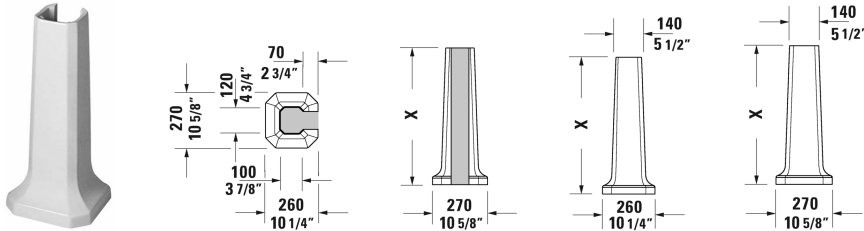

**1930 Pedestal # 0857910000**

| < 10 5/8" Inch > |

Pedestal	Dimension	Weight	Order number
for washbasin # 043860			
<b>Colors</b>			
00 White			
<b>Variant</b>			
	10 5/8" x 10" Inch	25.7 lb	0857910000
<b>Suitable products</b>			
Washbasin with overflow, with faucet deck, underside fully glazed, hardware included, wall-mounted, cUPC® listed*, 23 5/8" x 16 1/8" Inch	23 5/8" x 16 1/8" Inch		043860

*All drawings contain the necessary measurements which are subject to standard tolerances. They are stated in inch & mm and are non-binding. Exact measurements, in particular for customized installation scenarios, can only be taken from the finished ceramic piece.*