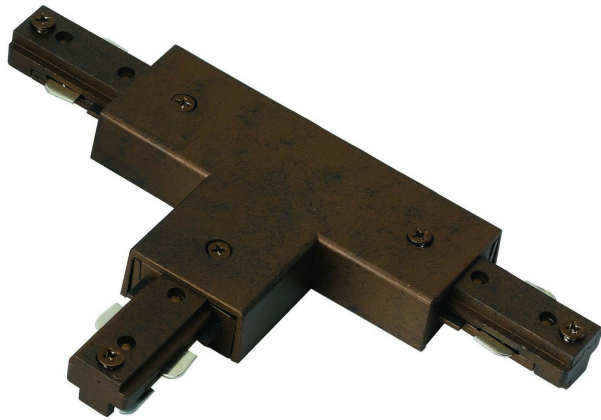

Product No. **HT-282-RU**

Description

T, MID POINT OUT, POLARITY ON RIGHT
Durable Plastic Construction
Ships in One Carton
No Assembly Required
Compatible with "H" Type Three Wire Single
Circuit Track
"T" connector w/ power entry
0.8" Height T Connector with Right Polarity
in Rust

Technical Specifications

UPC	020193067284
Wattage	N/A
Lumen	N/A
Switch Type	Track
Bulb Base	N/A
Number of Lights	N/A
Color	Rust
Base Color	Rust

Carton 1 Dimensions	7.00 x 16.00 x 30.90
Carton 2 Dimensions	0.00 x 0.00 x 30.90
Package Dimensions	L: 30.90 W: 16.00 H: 7.00