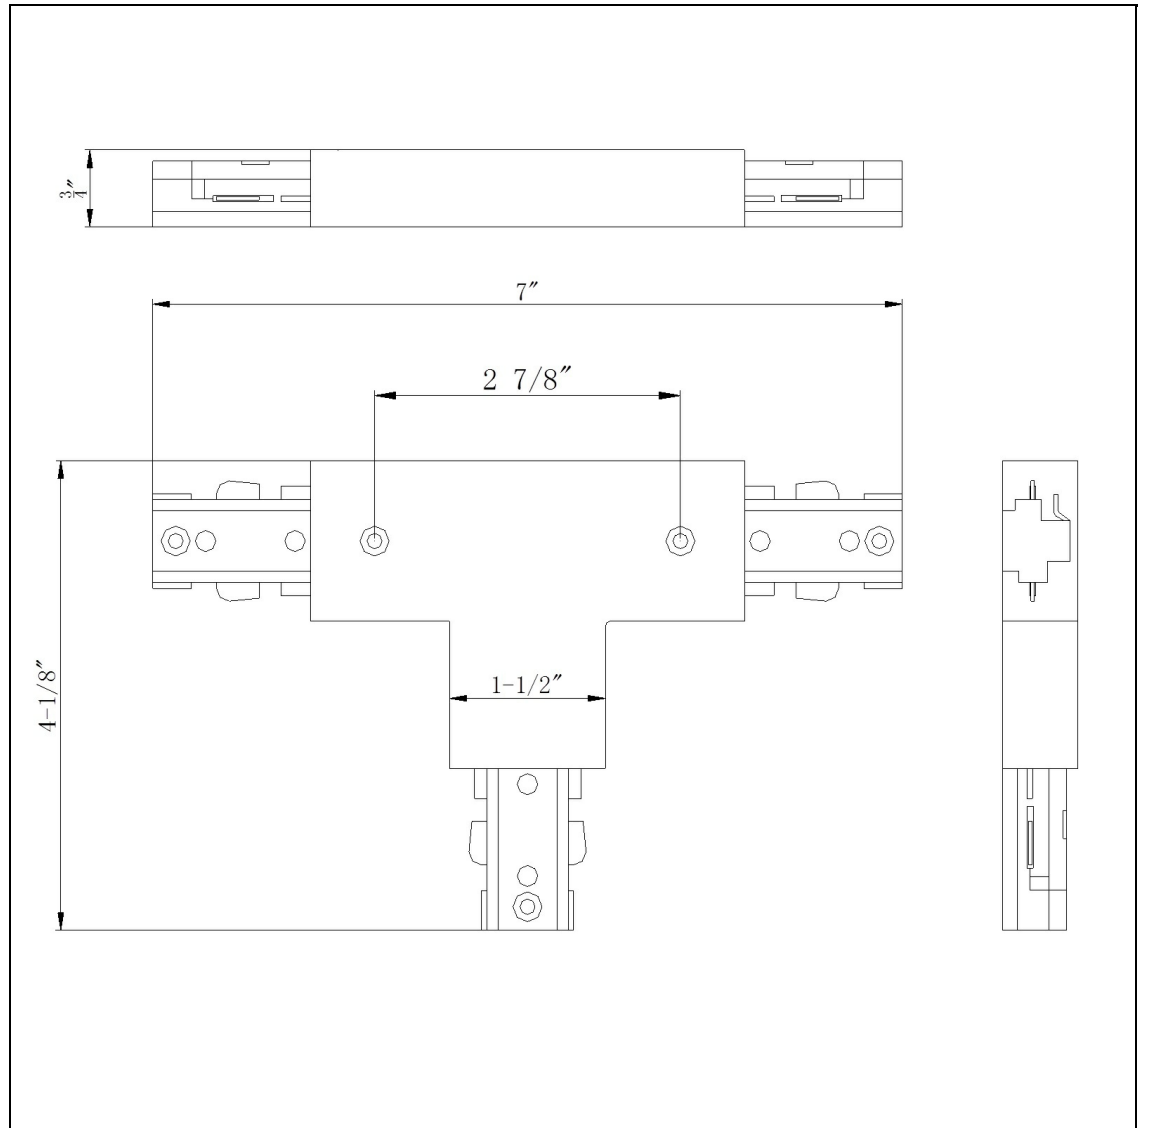

Product No. **HT-282-RU**

Description

T, MID POINT OUT, POLARITY ON RIGHT
Durable Plastic Construction
Ships in One Carton
No Assembly Required
Compatible with "H" Type Three Wire Single
Circuit Track
"T" connector w/ power entry
0.8" Height T Connector with Right Polarity
in Rust

Technical Specifications

UPC	020193067284
Wattage	N/A
Lumen	N/A
Switch Type	Track
Bulb Base	N/A
Number of Lights	N/A
Color	Rust
Base Color	Rust

Carton 1 Dimensions	7.00 x 16.00 x 30.90
Carton 2 Dimensions	0.00 x 0.00 x 30.90
Package Dimensions	L: 30.90 W: 16.00 H: 7.00