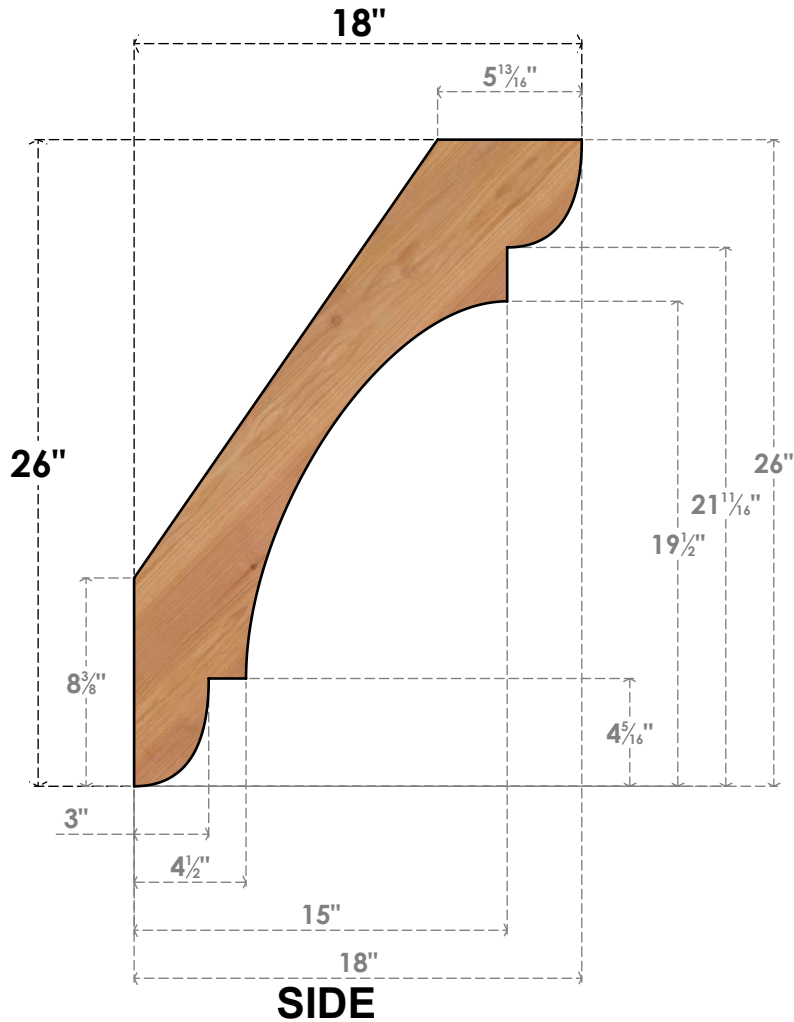

BRC06X18X26OLY00SWR

5 1/2"W X 18"D X 26"H OLYMPIC SMOOTH BRACE, WESTERN RED CEDAR

EKENA MILLWORK
 2300 WEST MAIN ST.
 CLARKSVILLE, TX 75426
 TOLL FREE: 866-607-0453
 WWW.EKENAMILLWORK.COM

NOTES

1. INSTALLATION TO BE COMPLETED IN ACCORDANCE WITH MANUFACTURER'S SPECIFICATIONS.
2. DRAWING MAY NOT BE TO SCALE
3. THIS DRAWING IS INTENDED FOR DESIGN AND PLANNING PURPOSES ONLY.
4. ALL INFORMATION CONTAINED HEREIN WAS CURRENT AT THE TIME OF DEVELOPMENT BUT MUST BE REVIEWED AND APPROVED BY THE PRODUCT MANUFACTURER TO BE CONSIDERED ACCURATE.
5. PRODUCTS ARE NOT KILN DRIED. THIS ITEM IS UNIQUE AND WILL CONTAIN THE NATURAL VARIATIONS THAT THE WOOD SPECIES OFFERS. THIS MAY RESULT IN VARIATIONS UP TO 1/4"