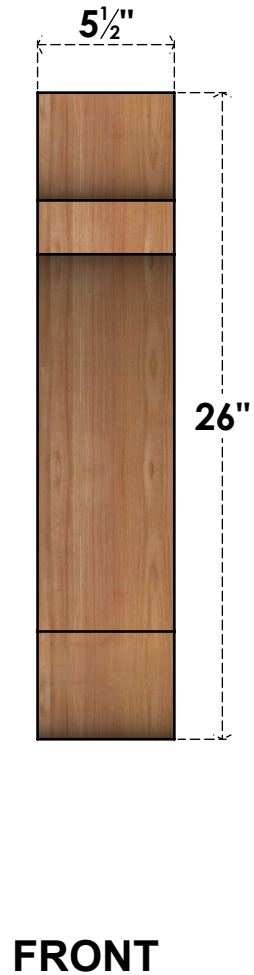

BRC06X18X26OLY00SWR

5 1/2"W X 18"D X 26"H OLYMPIC SMOOTH BRACE, WESTERN RED CEDAR

EKENA MILLWORK
 2300 WEST MAIN ST.
 CLARKSVILLE, TX 75426
 TOLL FREE: 866-607-0453
 WWW.EKENAMILLWORK.COM

NOTES

1. INSTALLATION TO BE COMPLETED IN ACCORDANCE WITH MANUFACTURER'S SPECIFICATIONS.
2. DRAWING MAY NOT BE TO SCALE
3. THIS DRAWING IS INTENDED FOR DESIGN AND PLANNING PURPOSES ONLY.
4. ALL INFORMATION CONTAINED HEREIN WAS CURRENT AT THE TIME OF DEVELOPMENT BUT MUST BE REVIEWED AND APPROVED BY THE PRODUCT MANUFACTURER TO BE CONSIDERED ACCURATE.
5. PRODUCTS ARE NOT KILN DRIED. THIS ITEM IS UNIQUE AND WILL CONTAIN THE NATURAL VARIATIONS THAT THE WOOD SPECIES OFFERS. THIS MAY RESULT IN VARIATIONS UP TO 1/4"