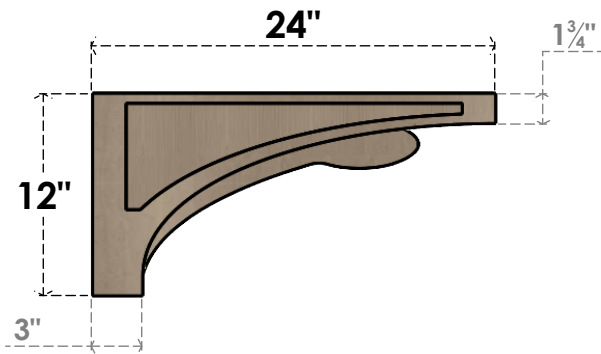

ITEM NUMBER: CORU12X24X12VIORCPR

12"W X 24"D X 12"H SERIES 3 WIDE VIOLA ROUGH CEDAR TIMBERTHANE
FAUX WOOD CORBEL, PRIMED

SIDE PROFILE

FRONT PROFILE

ISOMETRIC

EKENA MILLWORK
2300 WEST MAIN ST.
CLARKSVILLE, TX 75426
TOLL FREE: 866-607-0453
WWW.EKENAMILLWORK.COM

NOTES

1. INSTALLATION TO BE COMPLETED IN ACCORDANCE WITH MANUFACTURER'S SPECIFICATIONS.
2. DRAWING MAY NOT BE TO SCALE
3. THIS DRAWING IS INTENDED FOR DESIGN AND PLANNING PURPOSES ONLY.
4. ALL INFORMATION CONTAINED HEREIN WAS CURRENT AT THE TIME OF DEVELOPMENT BUT MUST BE REVIEWED AND APPROVED BY THE PRODUCT MANUFACTURER TO BE CONSIDERED ACCURATE.
5. TIMBERTHANE ARCHITECTURAL PRODUCTS ARE MADE FROM HIGH DENSITY URETHANE AND COME FACTORY PRIMED