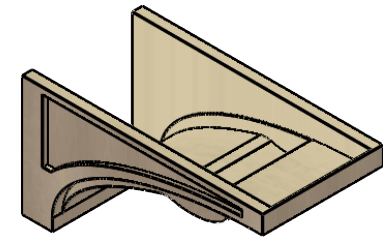

ITEM NUMBER: CORU12X24X12VIORCPR

12"W X 24"D X 12"H SERIES 3 WIDE VIOLA ROUGH CEDAR TIMBERTHANE
FAUX WOOD CORBEL, PRIMED

SIDE PROFILE

FRONT PROFILE

ISOMETRIC

EKENA MILLWORK
2300 WEST MAIN ST.
CLARKSVILLE, TX 75426
TOLL FREE: 866-607-0453
WWW.EKENAMILLWORK.COM

NOTES

1. INSTALLATION TO BE COMPLETED IN ACCORDANCE WITH MANUFACTURER'S SPECIFICATIONS.
2. DRAWING MAY NOT BE TO SCALE
3. THIS DRAWING IS INTENDED FOR DESIGN AND PLANNING PURPOSES ONLY.
4. ALL INFORMATION CONTAINED HEREIN WAS CURRENT AT THE TIME OF DEVELOPMENT BUT MUST BE REVIEWED AND APPROVED BY THE PRODUCT MANUFACTURER TO BE CONSIDERED ACCURATE.
5. TIMBERTHANE ARCHITECTURAL PRODUCTS ARE MADE FROM HIGH DENSITY URETHANE AND COME FACTORY PRIMED