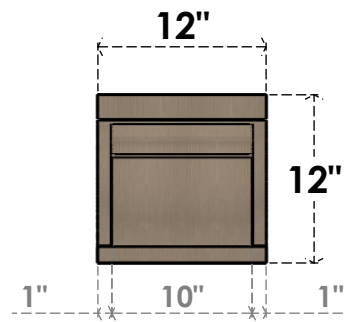

ITEM NUMBER: CORU12X24X12VIORCPR

12"W X 24"D X 12"H SERIES 3 WIDE VIOLA ROUGH CEDAR TIMBERTHANE
FAUX WOOD CORBEL, PRIMED

SIDE PROFILE

FRONT PROFILE

ISOMETRIC

EKENA MILLWORK
2300 WEST MAIN ST.
CLARKSVILLE, TX 75426
TOLL FREE: 866-607-0453
WWW.EKENAMILLWORK.COM