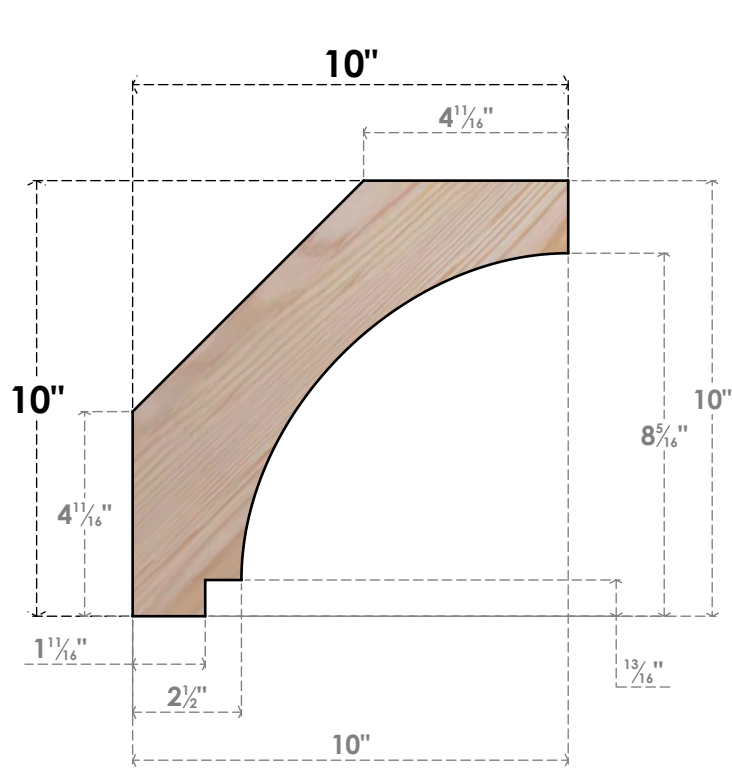

BRC04X10X10IMP00SDF

3 1/2"W X 10"D X 10"H IMPERIAL SMOOTH BRACE, DOUGLAS FIR

SIDE

FRONT

EKENA MILLWORK
2300 WEST MAIN ST.
CLARKSVILLE, TX 75426
TOLL FREE: 866-607-0453
WWW.EKENAMILLWORK.COM

NOTES

1. INSTALLATION TO BE COMPLETED IN ACCORDANCE WITH MANUFACTURER'S SPECIFICATIONS.
2. DRAWING MAY NOT BE TO SCALE
3. THIS DRAWING IS INTENDED FOR DESIGN AND PLANNING PURPOSES ONLY.
4. ALL INFORMATION CONTAINED HEREIN WAS CURRENT AT THE TIME OF DEVELOPMENT BUT MUST BE REVIEWED AND APPROVED BY THE PRODUCT MANUFACTURER TO BE CONSIDERED ACCURATE.
5. PRODUCTS ARE NOT KILN DRIED. THIS ITEM IS UNIQUE AND WILL CONTAIN THE NATURAL VARIATIONS THAT THE WOOD SPECIES OFFERS. THIS MAY RESULT IN VARIATIONS UP TO 1/4"