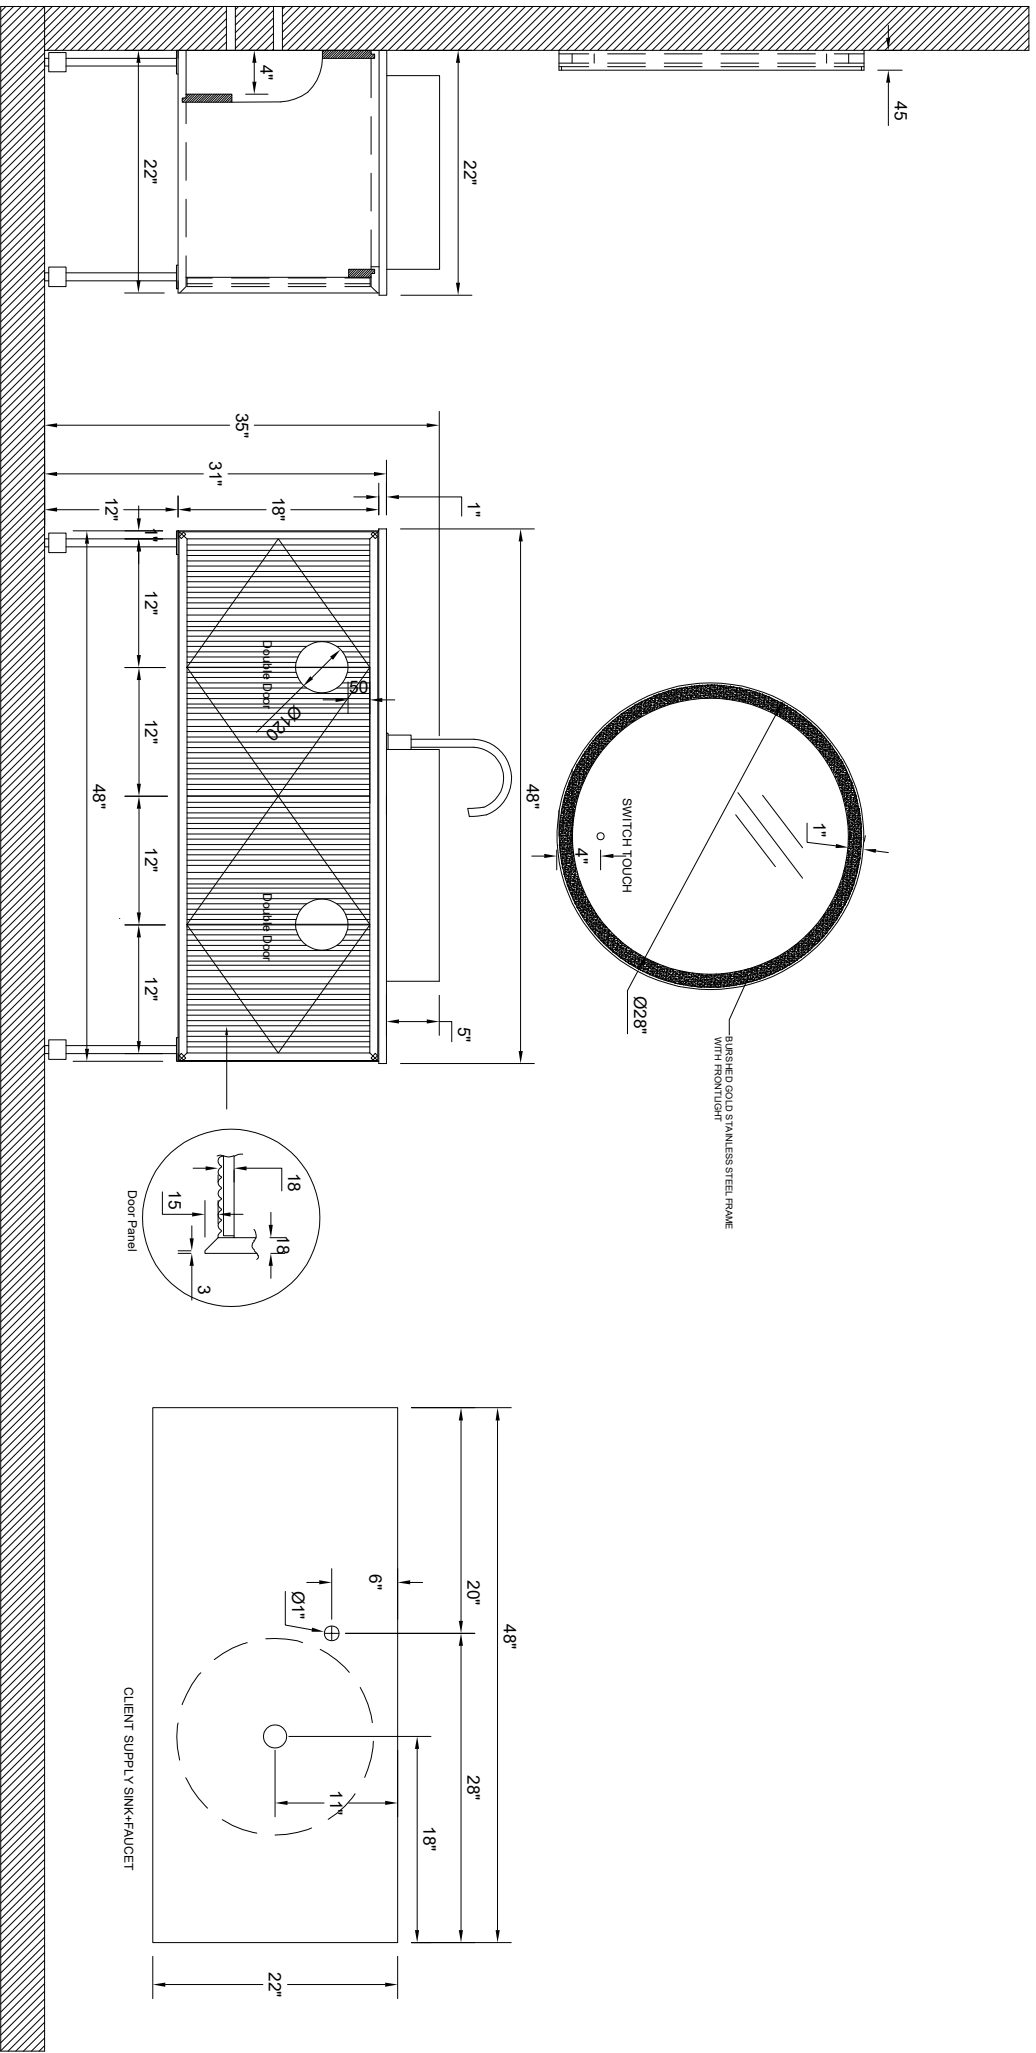

FLORENCE- VANITY 48"

REMARK:

- A) Matte Pink and Brushed Gold
- B) FLORENCE- VANITY 48"
- C) FOUR DOOR
- D) LED MIRROR SWITCH TOUCH