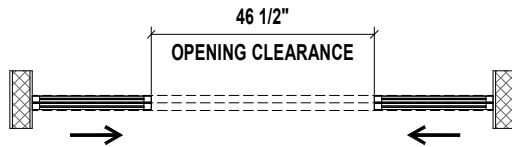

CLOSED POSITION

OPEN POSITION

TOP VIEW

SIDE VIEW

FRONT VIEW

3D VIEW

Aluminum Frame
FTS Frame Size: 1 1/2"

- Finish:
- Black - SD9696FR4BK
 - Charcoal - SD9696FR4CH
 - Silver - SD9696FR4SL
 - Walnut - SD9696FR4WH
 - Wenge - SD9696FR4WN
 - White - SD9696FR4WT

Glass: Frosted

4 - PANEL FROSTED GLASS SLIDING CLOSET DOOR 96" X 96"