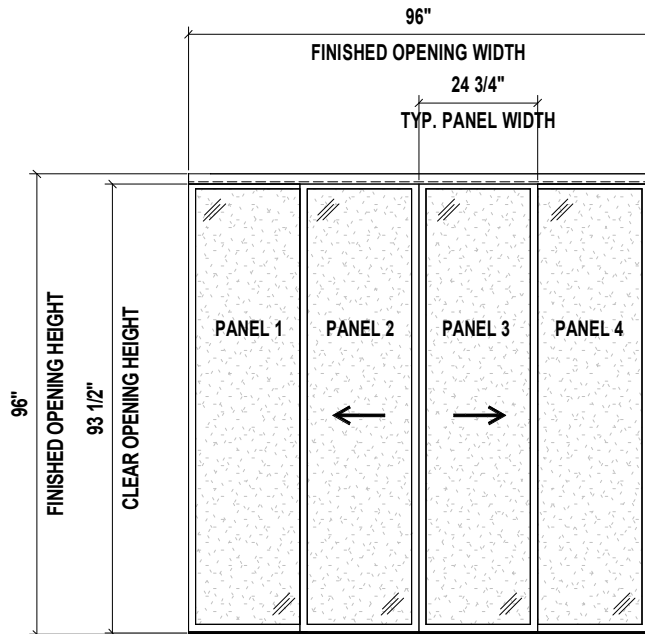

CLOSED POSITION

OPEN POSITION

TOP VIEW

SIDE VIEW

FRONT VIEW

3D VIEW

Aluminum Frame
FTS Frame Size: 1 1/2"

- Finish:
- Black - SD9696FR4BK
 - Charcoal - SD9696FR4CH
 - Silver - SD9696FR4SL
 - Walnut - SD9696FR4WH
 - Wenge - SD9696FR4WN
 - White - SD9696FR4WT

Glass: Frosted

4 - PANEL FROSTED GLASS SLIDING CLOSET DOOR 96" X 96"