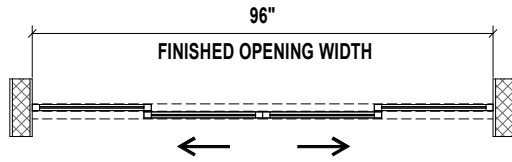

CLOSED POSITION

OPEN POSITION

TOP VIEW

SIDE VIEW

FRONT VIEW

3D VIEW

Aluminum Frame
FTS Frame Size: 1 1/2"

- Finish:
- Black - SD9696FR4BK
 - Charcoal - SD9696FR4CH
 - Silver - SD9696FR4SL
 - Walnut - SD9696FR4WH
 - Wenge - SD9696FR4WN
 - White - SD9696FR4WT

Glass: Frosted

4 - PANEL FROSTED GLASS SLIDING CLOSET DOOR 96" X 96"