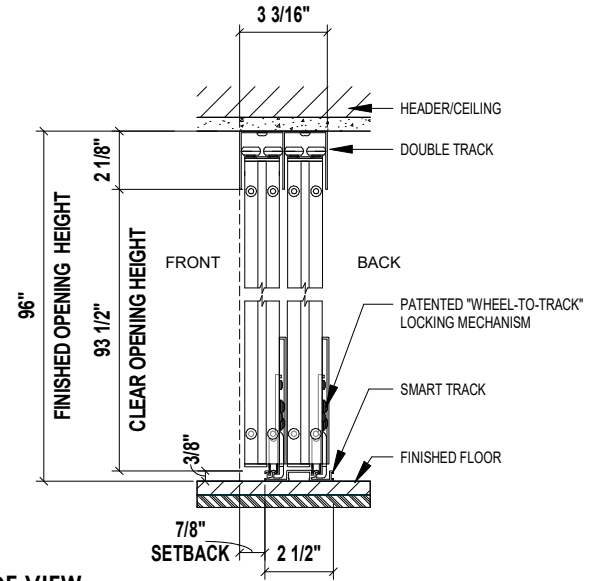

CLOSED POSITION

OPEN POSITION

TOP VIEW

SIDE VIEW

FRONT VIEW

3D VIEW

Aluminum Frame
FTS Frame Size: 1 1/2"

- Finish:
- Black - SD9696FR4BK
 - Charcoal - SD9696FR4CH
 - Silver - SD9696FR4SL
 - Walnut - SD9696FR4WH
 - Wenge - SD9696FR4WN
 - White - SD9696FR4WT

Glass: Frosted

4 - PANEL FROSTED GLASS SLIDING CLOSET DOOR 96" X 96"