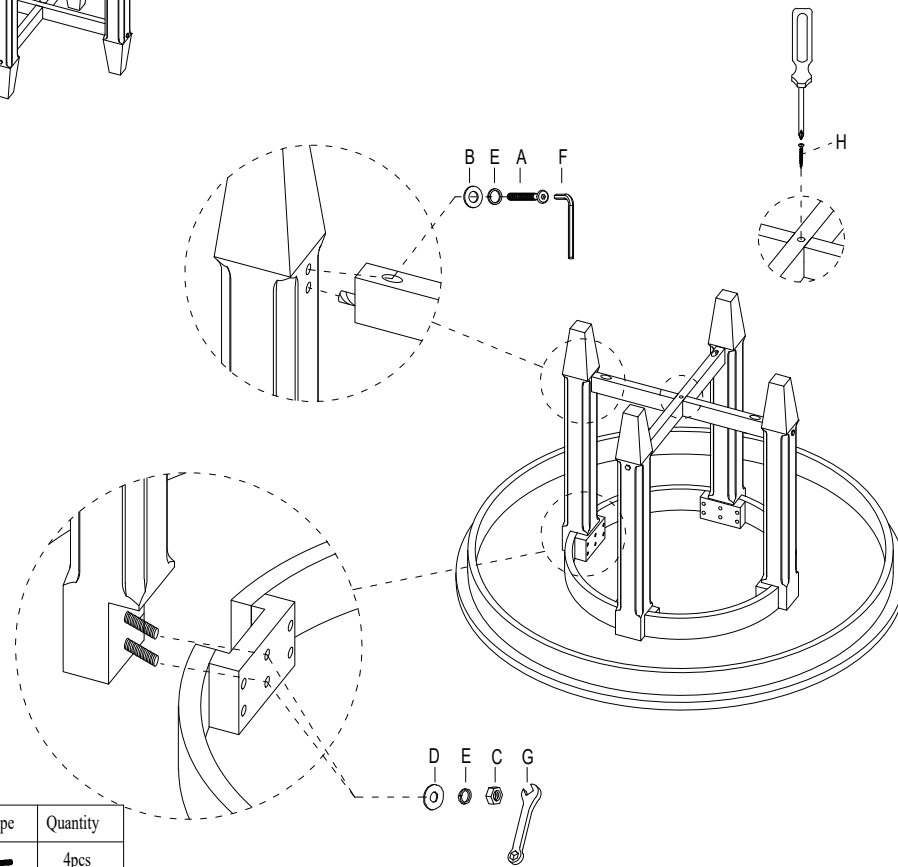

## ASSEMBLY INSTRUCTION

### IMPORTANT NOTES :

- . Place all wooden parts on a clean and smooth surface such as a rug or carpet to prevent the parts from being scratched.
- . Check to be sure that you have all parts and hardware.
- . Remove all wrapping materials, including staples and packing straps before you start to assemble.
- . Do not tighten all screws and bolts until completely assembled.
- . Keep all hardware out of the reach of children.

No.	Dimension	Shape	Quantity
A	Bolt 5/16*38mm		4pcs
B	Flat washer 5/16*Ø16		4pcs
C	Nut 5/16"		8pcs
D	Flat washer 5/16*Ø19		8pcs
E	Lock washer 5/16"		12pcs
F	Allen Key 4mm		1pc
G	Wrench		1pc
H	SCREW (8*38mm)		1pc