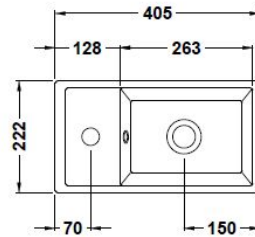

CUSTOMER DATA SHEET

DESCRIPTION: 400 Single Door Wh Unit And Basin

CUSTOMER DATA SHEET - FURNITURE

DESCRIPTION: 400 Single Door Wall Hung Unit

PRODUCT DIMENSIONS

Height (mm)	Width (mm)	Depth (mm)	Nett Wgt Kg
440	390	215	14

PACKAGING DIMENSIONS

Height (mm)	Width (mm)	Depth (mm)	Gross Wgt Kg
460	410	235	14

PACKAGING DATA

Box Colour	Brown Cardboard Box		
Box Qty	1	Label Colour	White Label
Label Size	50 x 100	Label Qty	2

OUTER BOX DIMENSIONS (If Applicable)

Height (mm)	Width (mm)	Depth (mm)	Gross Wgt Kg

PRODUCT DETAILS

Country of Origin	United Kingdom			
Fitting Instruction	No			
Constr' Method	Cam & Wood Dowel			
Cabinet Finish	MFC Textured Matt			
Cab Thickness (mm)	18			
Drawer Included	No			
No of Shelves	0			
Hinge Inc'	Yes			
Fixings Inc'	Yes			
Handle Inc'	Yes			
Handle Type	Bar			
Certification	FSC	Yes	CE	N/A
Colour	Natural Oak			
Constr' Type	Rigid			
Fascia Finish	MFC Textured Matt			
Fas Thickness (mm)	18			
Drawer Type	Not Applicable			
Hinge Type	95 Degree Soft Close			
Adjustable Legs	No, Not Required			
Handle Style	Contemporary			
Waste Shroud	Not Applicable			

CUSTOMER DATA SHEET - CERAMICS

DESCRIPTION: 400 Compact Basin 400X222x80

PRODUCT DIMENSIONS

Height (mm)	Width (mm)	Depth (mm)	Nett Wgt Kg
118	400	222	7.21

PACKAGING DIMENSIONS

Height (mm)	Width (mm)	Depth (mm)	Gross Wgt Kg
125	240	420	7.21