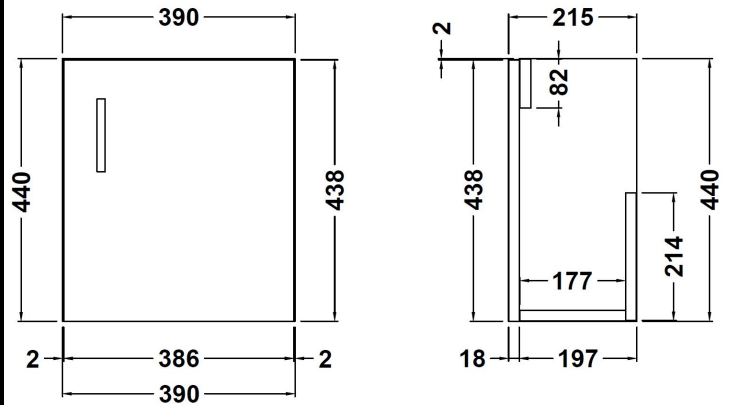

CUSTOMER DATA SHEET

DESCRIPTION: 400 Single Door Wh Unit And Basin

CUSTOMER DATA SHEET - FURNITURE

DESCRIPTION: 400 Single Door Wall Hung Unit

PRODUCT DIMENSIONS

Height (mm)	Width (mm)	Depth (mm)	Nett Wgt Kg
440	390	215	14

PACKAGING DIMENSIONS

Height (mm)	Width (mm)	Depth (mm)	Gross Wgt Kg
460	410	235	14

PACKAGING DATA

Box Colour	Brown Cardboard Box		
Box Qty	1	Label Colour	White Label
Label Size	50 x 100	Label Qty	2

OUTER BOX DIMENSIONS (If Applicable)

CUSTOMER DATA SHEET - CERAMICS

DESCRIPTION: 400 Compact Basin 400X222x80

PRODUCT DIMENSIONS

Height (mm)	Width (mm)	Depth (mm)	Nett Wgt Kg
118	400	222	7.21

PACKAGING DIMENSIONS

Height (mm)	Width (mm)	Depth (mm)	Gross Wgt Kg
125	240	420	7.21

PACKAGING DATA

Box Colour	Brown Cardboard Box - Printed		
Box Qty	1	Label Colour	White Label
Label Size	100 x 50	Label Qty	2

OUTER BOX DIMENSIONS (If Applicable)

Height (mm)	Width (mm)	Depth (mm)	Gross Wgt Kg