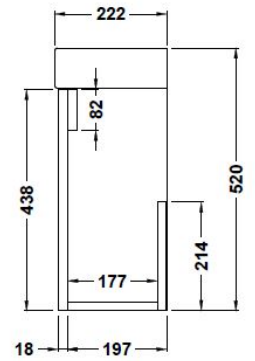

CUSTOMER DATA SHEET

DESCRIPTION: 400 Single Door Wh Unit And Basin

CUSTOMER DATA SHEET - FURNITURE

DESCRIPTION: 400 Single Door Wall Hung Unit

PRODUCT DIMENSIONS

Height (mm)	Width (mm)	Depth (mm)	Nett Wgt Kg
440	390	215	14

PACKAGING DIMENSIONS

Height (mm)	Width (mm)	Depth (mm)	Gross Wgt Kg
460	410	235	14

PACKAGING DATA

Box Colour	Brown Cardboard Box		
Box Qty	1	Label Colour	White Label
Label Size	50 x 100	Label Qty	2

OUTER BOX DIMENSIONS (If Applicable)

CUSTOMER DATA SHEET - CERAMICS

DESCRIPTION: 400 Compact Basin 400X222x80

PRODUCT DIMENSIONS

Height (mm)	Width (mm)	Depth (mm)	Nett Wgt Kg
118	400	222	7.21

PACKAGING DIMENSIONS

Height (mm)	Width (mm)	Depth (mm)	Gross Wgt Kg
125	240	420	7.21

PACKAGING DATA

Box Colour	Brown Cardboard Box - Printed		
Box Qty	1	Label Colour	White Label
Label Size	100 x 50	Label Qty	2

OUTER BOX DIMENSIONS (If Applicable)

Height (mm)	Width (mm)	Depth (mm)	Gross Wgt Kg