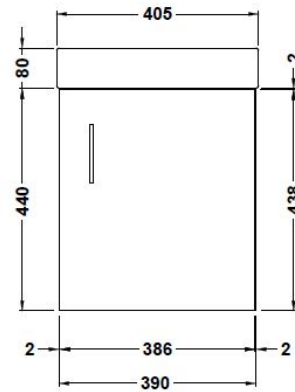

CUSTOMER DATA SHEET

DESCRIPTION: 400 Single Door Wh Unit And Basin

CUSTOMER DATA SHEET - FURNITURE

DESCRIPTION: 400 Single Door Wall Hung Unit

PRODUCT DIMENSIONS

Height (mm)	Width (mm)	Depth (mm)	Nett Wgt Kg
440	390	215	14

PACKAGING DIMENSIONS

Height (mm)	Width (mm)	Depth (mm)	Gross Wgt Kg
460	410	235	14

PACKAGING DATA

Box Colour	Brown Cardboard Box		
Box Qty	1	Label Colour	White Label
Label Size	50 x 100	Label Qty	2

OUTER BOX DIMENSIONS (If Applicable)

CUSTOMER DATA SHEET - CERAMICS

DESCRIPTION: 400 Compact Basin 400X222x80

PRODUCT DIMENSIONS

Height (mm)	Width (mm)	Depth (mm)	Nett Wgt Kg
118	400	222	7.21

PACKAGING DIMENSIONS

Height (mm)	Width (mm)	Depth (mm)	Gross Wgt Kg
125	240	420	7.21

PACKAGING DATA

Box Colour	Brown Cardboard Box - Printed		
Box Qty	1	Label Colour	White Label
Label Size	100 x 50	Label Qty	2

OUTER BOX DIMENSIONS (If Applicable)

Height (mm)	Width (mm)	Depth (mm)	Gross Wgt Kg