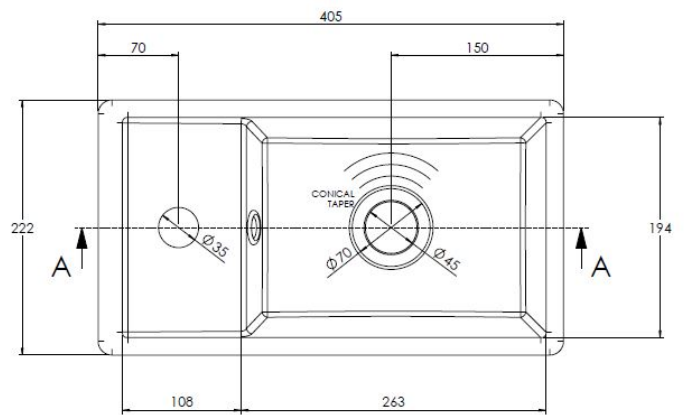

CUSTOMER DATA SHEET

DESCRIPTION: 400 Single Door Wh Unit And Basin

CUSTOMER DATA SHEET - FURNITURE

DESCRIPTION: 400 Single Door Wall Hung Unit

PRODUCT DIMENSIONS

Height (mm)	Width (mm)	Depth (mm)	Nett Wgt Kg
440	390	215	14

PACKAGING DIMENSIONS

Height (mm)	Width (mm)	Depth (mm)	Gross Wgt Kg
460	410	235	14

PACKAGING DATA

Box Colour	Brown Cardboard Box		
Box Qty	1	Label Colour	White Label
Label Size	50 x 100	Label Qty	2

OUTER BOX DIMENSIONS (If Applicable)

Height (mm)	Width (mm)	Depth (mm)	Gross Wgt Kg

PRODUCT DETAILS

Country of Origin	United Kingdom			
Fitting Instruction	No			
Constr' Method	Cam & Wood Dowel			
Cabinet Finish	MFC Textured Matt			
Cab Thickness (mm)	18			
Drawer Included	No			
No of Shelves	0			
Hinge Inc'	Yes			
Fixings Inc'	Yes			
Handle Inc'	Yes			
Handle Type	Bar			
Certification	FSC	Yes	CE	N/A
Colour	Natural Oak			
Constr' Type	Rigid			
Fascia Finish	MFC Textured Matt			
Fas Thickness (mm)	18			
Drawer Type	Not Applicable			
Hinge Type	95 Degree Soft Close			
Adjustable Legs	No, Not Required			
Handle Style	Contemporary			
Waste Shroud	Not Applicable			

CUSTOMER DATA SHEET - CERAMICS

DESCRIPTION: 400 Compact Basin 400X222x80

PRODUCT DIMENSIONS

Height (mm)	Width (mm)	Depth (mm)	Nett Wgt Kg
118	400	222	7.21

PACKAGING DIMENSIONS

Height (mm)	Width (mm)	Depth (mm)	Gross Wgt Kg
125	240	420	7.21