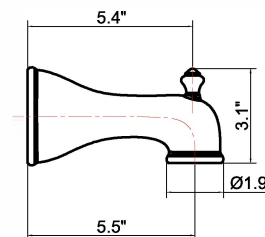

Single handle Tub & Shower faucet UF786X Series

Feature:

- Metal lever handle
- With pressure balance valve
- With single-function shower head
- Metal shower arm

Codes/Standards Applicable:

Complies with:

- ANSI/ASME A112.18.1
- CSA B125-1
- IAPMO/UPC/CUPC

Model No./Colors/Finishes:

- CP Polished Chrome
- BN Brush Nickel PVD
- NB Nobel Bronze
- ORB Oil Rubber Bronze

Product Diagram