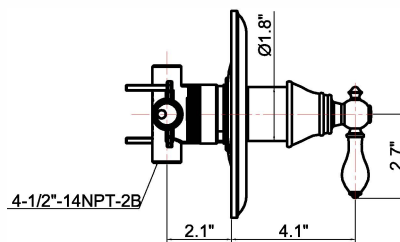

Single handle Tub & Shower faucet UF786X Series

Feature:

- Metal lever handle
- With pressure balance valve
- With single-function shower head
- Metal shower arm

Codes/Standards Applicable:

Complies with:

- ANSI/ASME A112.18.1
- CSA B125-1
- IAPMO/UPC/CUPC

Model No./Colors/Finishes:

- CP Polished Chrome
- BN Brush Nickel PVD
- NB Nobel Bronze
- ORB Oil Rubber Bronze

Product Diagram