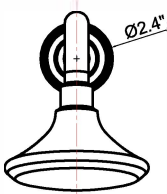

Model No./Colors/Finishes:

- CP Polished Chrome
- BN Brush Nickel PVD
- NB Nobel Bronze
- ORB Oil Rubber Bronze