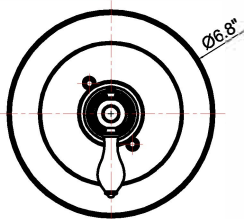

Model No./Colors/Finishes:

- CP Polished Chrome
- BN Brush Nickel PVD
- NB Nobel Bronze
- ORB Oil Rubber Bronze