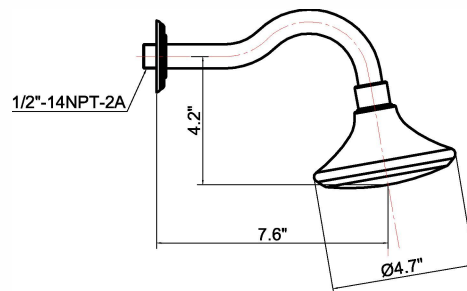

Model No./Colors/Finishes:

- CP Polished Chrome
- BN Brush Nickel PVD
- NB Nobel Bronze
- ORB Oil Rubber Bronze