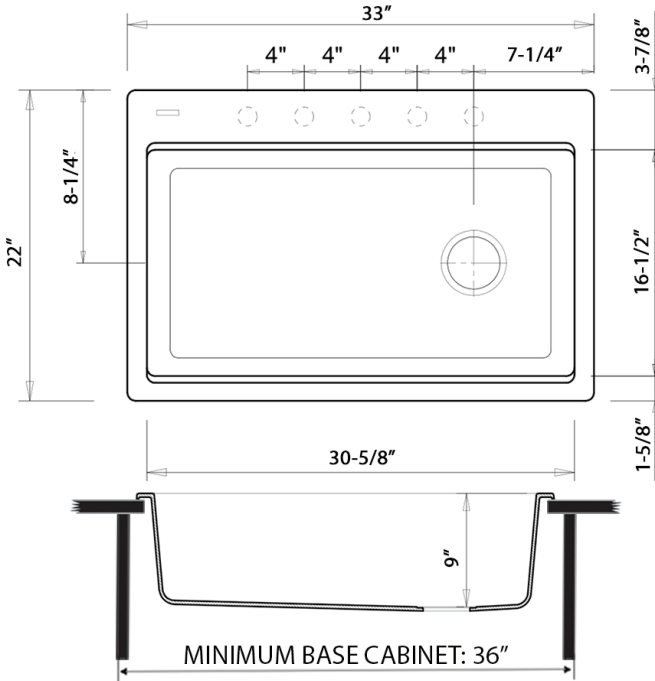

OPTIONAL ACCESSORIES (SOLD SEPARATELY)

DIMENSIONS

cUPC certified by IAPMO
to meet US and Canada
plumbing standards.

**SCAN TO REGISTER
YOUR WARRANTY**

or visit
ruvati.com/register

RUVATI USA

www.ruvati.com

Phone: 1.855.478.8284
Email: support@ruvati.com