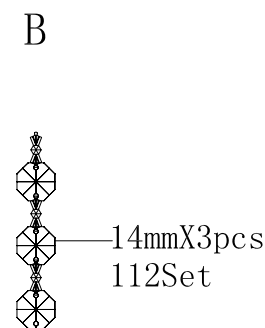

# Crystal Equipped

D24" H13" L12

Bind: 28#  
56Set

14mmX3pcs  
112Set

56Set  
length: 170mm

40Set  
length: 130mm

4.7"  
1Set

40mm Ball  
1Set