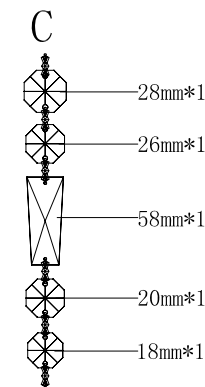

# Crystal Equipped

D24" H13" L12

Bind: 28#  
56Set

14mmX3pcs  
112Set

56Set  
length: 170mm

40Set  
length: 130mm

4.7"  
1Set

40mm Ball  
1Set