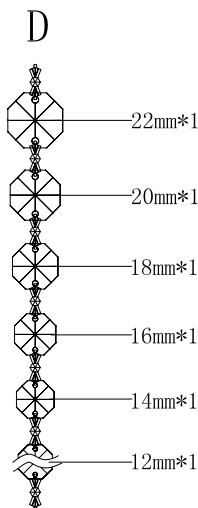

# Crystal Equipped

D24" H13" L12

Bind: 28#  
56Set

14mmX3pcs  
112Set

56Set  
length: 170mm

40Set  
length: 130mm

4.7"  
1Set

40mm Ball  
1Set