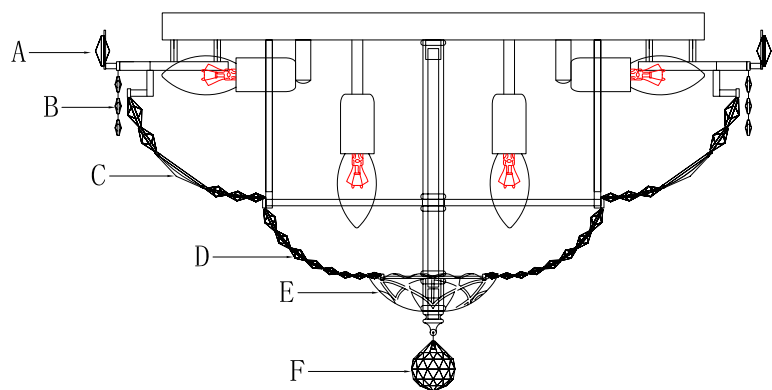

# Crystal Equipped

D24" H13" L12

Bind: 28#  
56Set

14mmX3pcs  
112Set

56Set  
length: 170mm

40Set  
length: 130mm

4.7"  
1Set

40mm Ball  
1Set

WARNING! RISK OF FIRE OR ELECTRICAL SHOCK. THIS PRODUCT MUST BE INSTALLED BY A QUALIFIED ELECTRICIAN ONLY