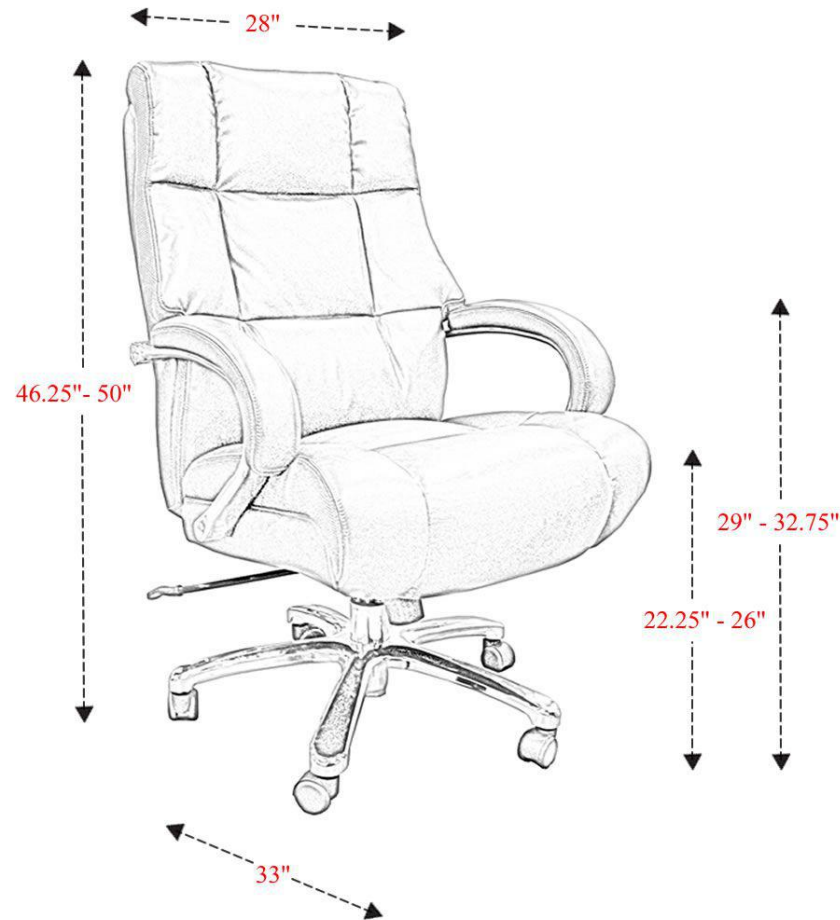

Heavy Duty Desk Chair

Seat Width	21.25"
Seat Depth	19.5"
Seat Minimum Height	22.25"
Seat Maximum Height	26"
Seat Height Range	3.75"

Overall Dimensions	28" x 33" x 50"
Overall Width	28"
Overall Depth	33"
Overall Height	50"
Overall Weight	60.8 lbs
Chair Minimum Height	46.25"
Chair Maximum Height	50"
Chair Height Range	3.75"
Back Width	22"
Back Depth	--
Back Height	26.5"
Arm Width	3.25"
Arm Depth	16"
Arm Minimum Height	29"
Arm Maximum Height	32.75"
Arm Height Range	3.75"
Width of Wheel	3"
From Base to Leg (from cylinder diameter outward)	13"

Carton Dimensions: 35.5"W x 27.5"D x 19.5"H