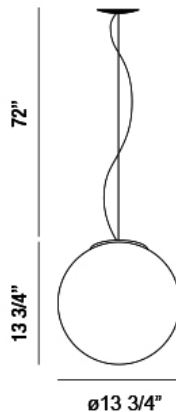

### Product Details

Item No.	:	30448-025
Finish	:	Chrome
Shade	:	Amber
Diameter	:	13.75"
Height	:	13.75"
Est. Weight	:	11 lbs
Approval	:	cETLus

### TECHNICAL DETAILS

Hanging Support Type	:	Aircraft Cable
Aircraft Cable Length	:	72"
Power Wire Length	:	72"

Spherical hand blown glass rippled stamped and suspended from a chrome canopy