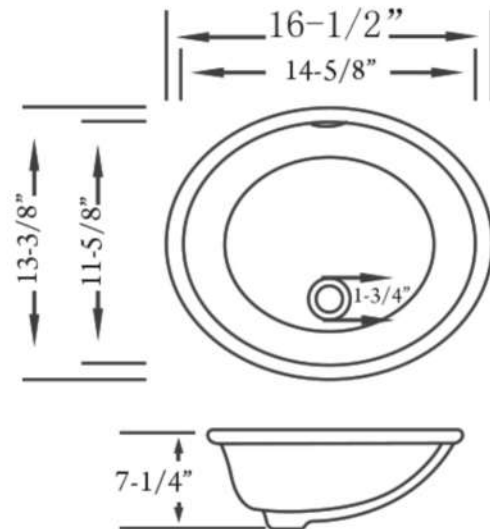

LUANN 16" OVAL UNDERCOUNTER

Cat. No.
4-125WH

Drain not provided

Features:

- ▶ Made of Vitreous China
- ▶ Oval shape
- ▶ Pre-drilled overflow hole
- ▶ For undercounter installation
- ▶ Sink Clips needed (Order separately)
- ▶ For use with grid drain #5600 or #57080

Colors:

WH White

Compliance Certification
Meets or exceeds the following specifications: ASME A112 2013 for Vitreous China fixtures.

W: 16-1/2"
D: 13-3/8"
H: 7-1/4"

Interior Dimensions:

Basin Interior: 14-5/8" x 11-5/8"
Basin Depth: 5-5/8"
Water depth to overflow: 4-1/8"

Dimensions of fixture are nominal and may vary within the range of tolerances established by ASME Standard A112.19.2.2013. Dimensions and specifications subject to change without notice.