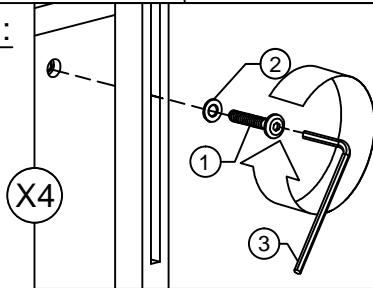

DRESSER MIRROR ASSEMBLY INSTRUCTIONS

BOX DRESSER MIRROR

BOX DRESSER 6 DRAWER

OPTION 1 WALL MOUNTING

HARDWARE PACKED IN BOX

1	ALLEN BOLT (M6X40)		8 PCS
2	FLAT WASHER (M6X16)		8 PCS
3	ALLEN KEY (L4)		1 PC

WARNING

FOR YOUR SAFETY AND CONVENIENCE
ASSEMBLY BY TWO PEOPLE IS RECOMMENDED

OPTION 2 DRESSER MOUNTING

STEP 1 :

STEP 2 :