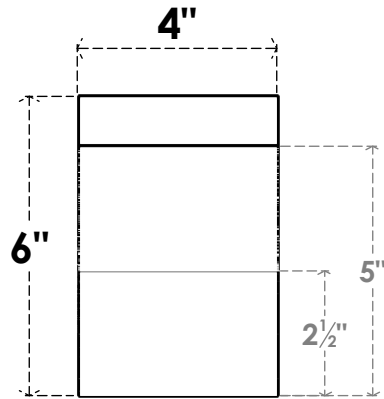

ITEM NUMBER: RFTURO040X06000X36000X006GAR00RCPR

4"W X 6"H X 36"L TIMBERTHANE ROUGH CEDAR GARNER FAUX WOOD OPEN RAFTER TAIL, 6"L END, PRIMED TAN

SIDE PROFILE

FRONT PROFILE

ISOMETRIC

GENERATED DATE : 03/02/2023