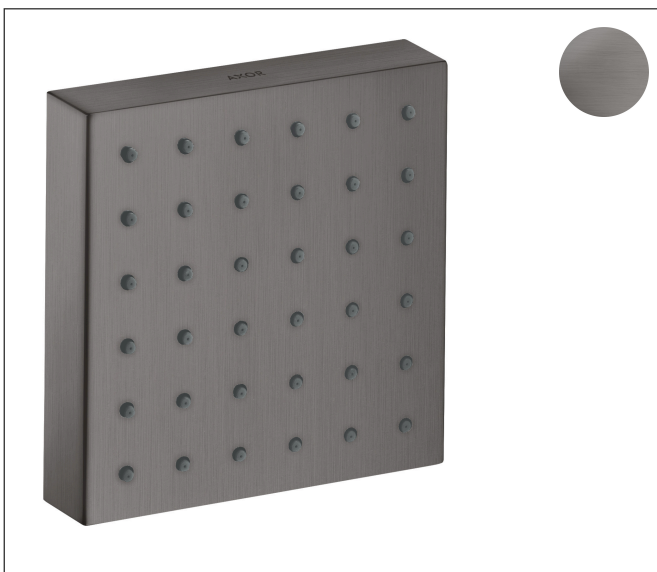

Brand	AXOR
Art. Name	AXOR ShowerSolutions Shower Module 5" x 5" Square
Art. Nr.	28491341
Surface	brushed black chrome
Pos.	1

Product Picture

Features

- Shower head size: 120 mm
- 3-position adjustable spray
- Flow: 2.5 GPM (9.5 L/Min)
- 1/2" NPT
- In a joined installation (10mm distance) the use of basic set no. 28486181 is recommended
- In a freely arranged installation, connection via a G 1/2 inner thread is possible
- Material: Metal