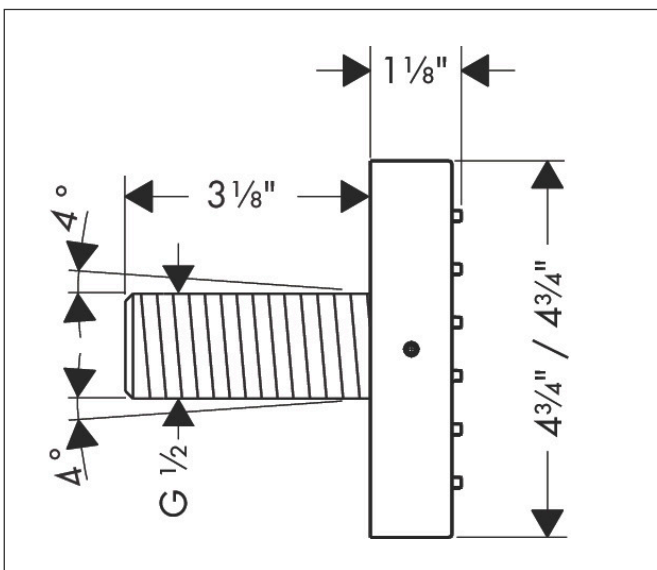

Brand	AXOR
Art. Name	AXOR ShowerSolutions Shower Module 5" x 5" Square
Art. Nr.	28491341
Surface	brushed black chrome
Pos.	1

Product Picture

Features

- Shower head size: 120 mm
- 3-position adjustable spray
- Flow: 2.5 GPM (9.5 L/Min)
- 1/2" NPT
- In a joined installation (10mm distance) the use of basic set no. 28486181 is recommended
- In a freely arranged installation, connection via a G 1/2 inner thread is possible
- Material: Metal

Drawing

Technology

Spray Types