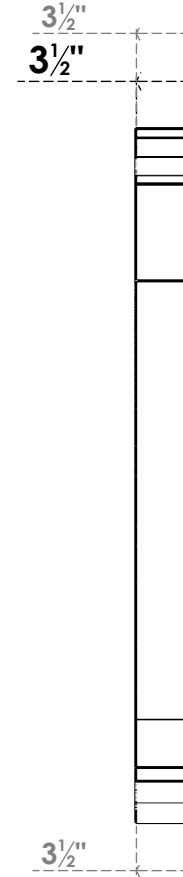

ITEM NUMBER: BKTUROS035X035X36000X44000X035X035X035IMP00RCPR

3 1/2"W X 36"D X 44"H X 3 1/2"T IMPERIAL ROUGH CEDAR WOODGRAIN OPEN BRACKET, TRADITIONAL TOP AND BACK, 3 1/2"W SOLID BRACE, PRIMED TAN

SIDE PROFILE

FRONT PROFILE

ISOMETRIC

GENERATED DATE : 06/18/2023

EKENA MILLWORK
2300 WEST MAIN ST.
CLARKSVILLE, TX 75426
TOLL FREE: 866-607-0453
WWW.EKENAMILLWORK.COM

NOTES

1. INSTALLATION TO BE COMPLETED IN ACCORDANCE WITH MANUFACTURER'S SPECIFICATIONS.
2. DRAWING MAY NOT BE TO SCALE
3. THIS DRAWING IS INTENDED FOR DESIGN AND PLANNING PURPOSES ONLY.
4. ALL INFORMATION CONTAINED HEREIN WAS CURRENT AT THE TIME OF DEVELOPMENT BUT MUST BE REVIEWED AND APPROVED BY THE PRODUCT MANUFACTURER TO BE CONSIDERED ACCURATE.
5. TIMBERTHANE ARCHITECTURAL PRODUCTS ARE MADE FROM HIGH DENSITY URETHANE AND COME FACTORY PRIMED