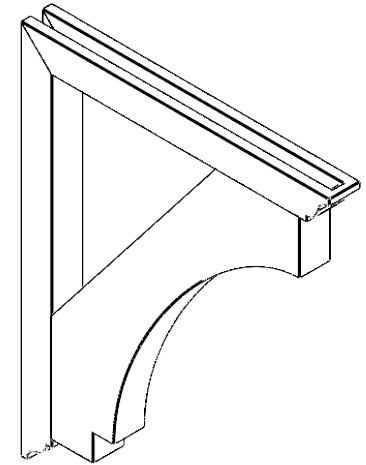

ITEM NUMBER: BKTUROS035X035X36000X44000X035X035X035IMP00RCPR

3 1/2"W X 36"D X 44"H X 3 1/2"T IMPERIAL ROUGH CEDAR WOODGRAIN OPEN BRACKET, TRADITIONAL TOP AND BACK, 3 1/2"W SOLID BRACE, PRIMED TAN

SIDE PROFILE

FRONT PROFILE

ISOMETRIC

GENERATED DATE : 06/18/2023

EKENA MILLWORK
2300 WEST MAIN ST.
CLARKSVILLE, TX 75426
TOLL FREE: 866-607-0453
WWW.EKENAMILLWORK.COM

NOTES

1. INSTALLATION TO BE COMPLETED IN ACCORDANCE WITH MANUFACTURER'S SPECIFICATIONS.
2. DRAWING MAY NOT BE TO SCALE
3. THIS DRAWING IS INTENDED FOR DESIGN AND PLANNING PURPOSES ONLY.
4. ALL INFORMATION CONTAINED HEREIN WAS CURRENT AT THE TIME OF DEVELOPMENT BUT MUST BE REVIEWED AND APPROVED BY THE PRODUCT MANUFACTURER TO BE CONSIDERED ACCURATE.
5. TIMBERTHANE ARCHITECTURAL PRODUCTS ARE MADE FROM HIGH DENSITY URETHANE AND COME FACTORY PRIMED