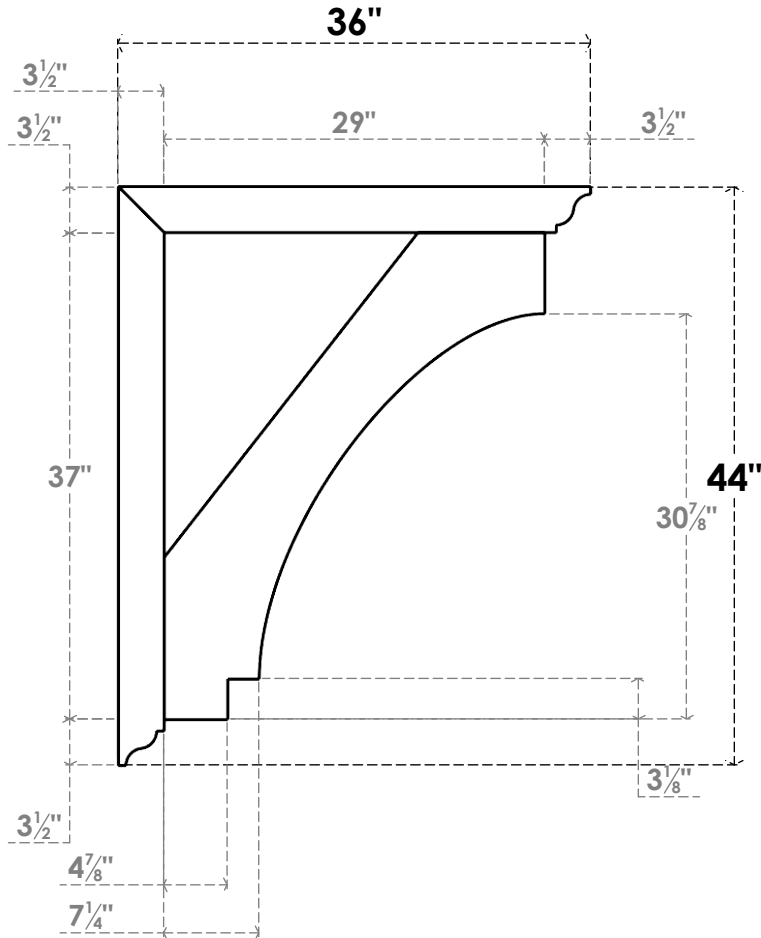

ITEM NUMBER: BKTUROS035X035X36000X44000X035X035X035IMP00RCPR

3 1/2"W X 36"D X 44"H X 3 1/2"T IMPERIAL ROUGH CEDAR WOODGRAIN OPEN BRACKET, TRADITIONAL TOP AND BACK, 3 1/2"W SOLID BRACE, PRIMED TAN

SIDE PROFILE

FRONT PROFILE

ISOMETRIC

GENERATED DATE : 06/18/2023

EKENA MILLWORK
2300 WEST MAIN ST.
CLARKSVILLE, TX 75426
TOLL FREE: 866-607-0453
WWW.EKENAMILLWORK.COM

NOTES

1. INSTALLATION TO BE COMPLETED IN ACCORDANCE WITH MANUFACTURER'S SPECIFICATIONS.
2. DRAWING MAY NOT BE TO SCALE
3. THIS DRAWING IS INTENDED FOR DESIGN AND PLANNING PURPOSES ONLY.
4. ALL INFORMATION CONTAINED HEREIN WAS CURRENT AT THE TIME OF DEVELOPMENT BUT MUST BE REVIEWED AND APPROVED BY THE PRODUCT MANUFACTURER TO BE CONSIDERED ACCURATE.
5. TIMBERTHANE ARCHITECTURAL PRODUCTS ARE MADE FROM HIGH DENSITY URETHANE AND COME FACTORY PRIMED