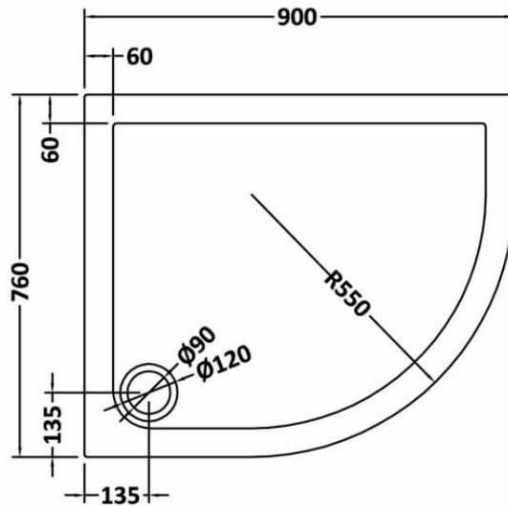

## CUSTOMER DATA SHEET - SHOWER TRAYS

**DESCRIPTION:** Offset Quad Tray Rh 900X760x40

**900 x 760 OFFSET  
QUADRANT TRAY RH**

### PRODUCT DIMENSIONS

Length (mm)	Width (mm)	Height (mm)	Nett Wgt Kg
900	760	40	17.4

### PACKAGING DIMENSIONS

Length (mm)	Width (mm)	Height (mm)	Gross Wgt Kg
940	800	80	17.4

### OUTER BOX DIMENSIONS (If Applicable)

Length (mm)	Width (mm)	Height (mm)	Gross Wgt Kg