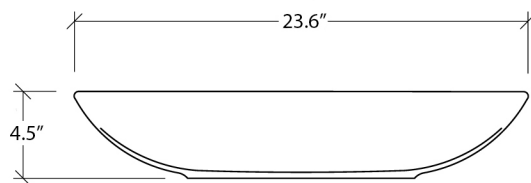

Finishes:

 Glossy White

SKU# | Options:

- LV& | Glossy White

* WS Bath Collections reserves the right to revise dimensions or information on this sheet without notice

Collection Ceramica	Model LV&	Dimensions Metric <i>1 inch = 2.54 cm</i> <i>1 inch = 25.4 mm</i>	 1051 Lea Drive - Collegeville, PA 19426 Tel. 215 513 9400 - Fax 610 831 0215 www.ws bathcollections.com - info@ws bathcollections.com
---------------------------------	-----------------------	---	---

Collection
Ceramica

Model |
LVR 210

Dimensions Metric
1 inch = 2.54 cm
1 inch = 25.4 mm

WS[®]
BATH
COLLECTIONS

1051 Lea Drive - Collegeville, PA 19426
Tel. 215 513 9400 - Fax 610 831 0215

www.ws bathcollections.com - info@ws bathcollections.com

Bolts

Silicone (optional)

Collection
Ceramica

Model |
LVR 210

Dimensions Metric
1 inch = 2.54 cm
1 inch = 25.4 mm

WS[®]

**BATH
COLLECTIONS**

1051 Lea Drive - Collegeville, PA 19426
Tel. 215 513 9400 - Fax 610 831 0215