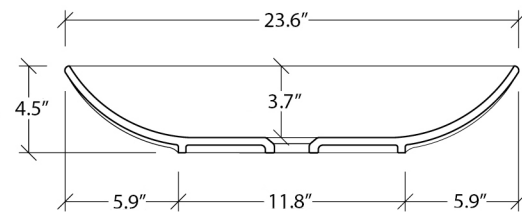

LV&

Features

- Bathroom Sink
- Made of Ceramic
- In Glossy White
- Without Overflow
- Countertop (Vessel) Installation
- Made in Italy

Related Items:

- WSBC 00076 | Push Waste Drain
- WSBC 53922 | Decorative Trap

Finishes:

 Glossy White

SKU# | Options:

- LV& | Glossy White

* WS Bath Collections reserves the right to revise dimensions or information on this sheet without notice

Collection Ceramica	Model LV&	Dimensions Metric <i>1 inch = 2.54 cm</i> <i>1 inch = 25.4 mm</i>	 1051 Lea Drive - Collegeville, PA 19426 Tel. 215 513 9400 - Fax 610 831 0215 www.ws bathcollections.com - info@ws bathcollections.com
---------------------------------	-----------------------	---	---

Collection
Ceramica

Model |
LVR 210

Dimensions Metric
1 inch = 2.54 cm
1 inch = 25.4 mm

WS[®]
BATH
COLLECTIONS

1051 Lea Drive - Collegeville, PA 19426
Tel. 215 513 9400 - Fax 610 831 0215

www.ws bathcollections.com - info@ws bathcollections.com

Bolts

Silicone (optional)

Collection
Ceramica

Model |
LVR 210

Dimensions Metric
1 inch = 2.54 cm
1 inch = 25.4 mm

WS[®]

**BATH
COLLECTIONS**

1051 Lea Drive - Collegeville, PA 19426
Tel. 215 513 9400 - Fax 610 831 0215