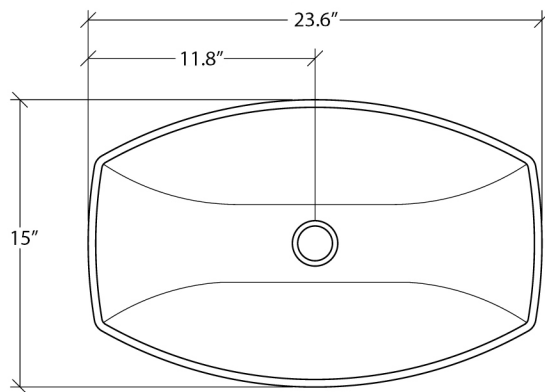

Finishes:

 Glossy White

SKU# | Options:

- LV& | Glossy White

* WS Bath Collections reserves the right to revise dimensions or information on this sheet without notice

Collection Ceramica	Model LV&	Dimensions Metric <i>1 inch = 2.54 cm</i> <i>1 inch = 25.4 mm</i>	 1051 Lea Drive - Collegeville, PA 19426 Tel. 215 513 9400 - Fax 610 831 0215 www.ws bathcollections.com - info@ws bathcollections.com
---------------------------------	-----------------------	---	---

Collection
Ceramica

Model |
LVR 210

Dimensions Metric
1 inch = 2.54 cm
1 inch = 25.4 mm

WS[®]
BATH
COLLECTIONS

1051 Lea Drive - Collegeville, PA 19426
Tel. 215 513 9400 - Fax 610 831 0215

www.ws bathcollections.com - info@ws bathcollections.com

Bolts

Silicone (optional)

Collection
Ceramica

Model |
LVR 210

Dimensions Metric
1 inch = 2.54 cm
1 inch = 25.4 mm

WS[®]

**BATH
COLLECTIONS**

1051 Lea Drive - Collegeville, PA 19426
Tel. 215 513 9400 - Fax 610 831 0215