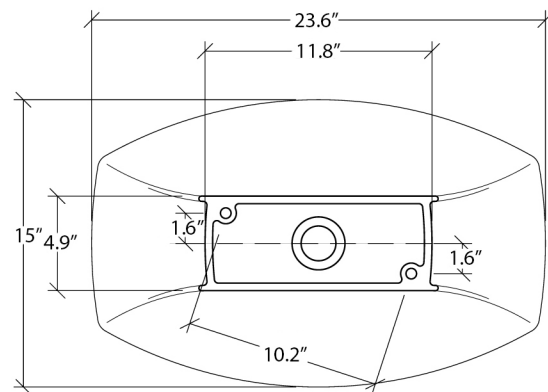

Finishes:

 Glossy White

SKU# | Options:

- LV& | Glossy White

* WS Bath Collections reserves the right to revise dimensions or information on this sheet without notice

Collection Ceramica	Model LV&	Dimensions Metric <i>1 inch = 2.54 cm</i> <i>1 inch = 25.4 mm</i>	 1051 Lea Drive - Collegeville, PA 19426 Tel. 215 513 9400 - Fax 610 831 0215 www.ws bathcollections.com - info@ws bathcollections.com
---------------------------------	-----------------------	---	---

Collection
Ceramica

Model |
LVR 210

Dimensions Metric
1 inch = 2.54 cm
1 inch = 25.4 mm

WS[®]
BATH
COLLECTIONS

1051 Lea Drive - Collegeville, PA 19426
Tel. 215 513 9400 - Fax 610 831 0215

www.ws bathcollections.com - info@ws bathcollections.com

Bolts

Silicone (optional)

Collection
Ceramica

Model |
LVR 210

Dimensions Metric
1 inch = 2.54 cm
1 inch = 25.4 mm

WS[®]

**BATH
COLLECTIONS**

1051 Lea Drive - Collegeville, PA 19426
Tel. 215 513 9400 - Fax 610 831 0215