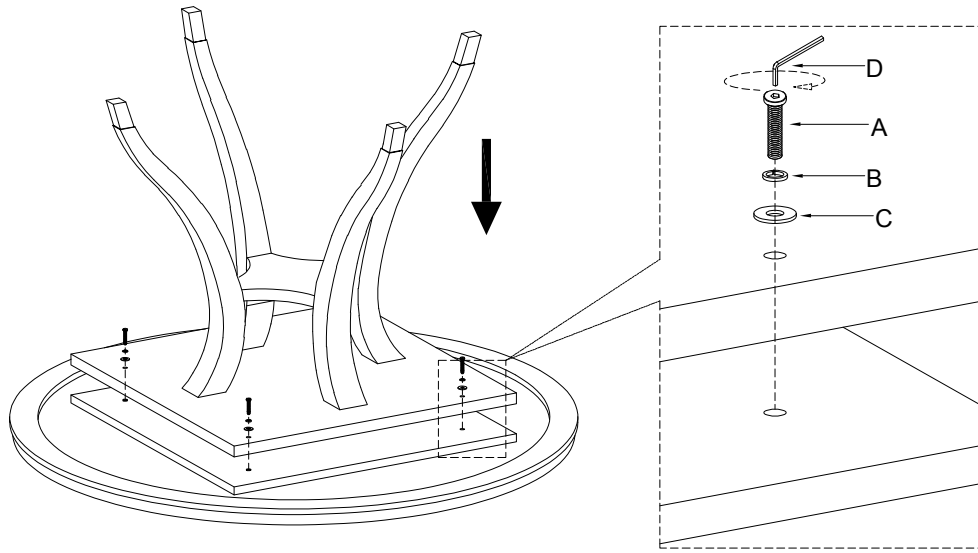

## Assembly Instructions

8067-48/M067-48 Beveled Edge 48" Dining Table Top and 8067-TB/M067-TB Base

### STEP 1

### FINAL

NO	DRAWING	SIZE	QTY
A		Ø5/16" * 1-3/8"	4pcs
B		Φ 5/16"	4pcs
C		Ø5/16" * Ø19	4pcs
D		5mm	1pc