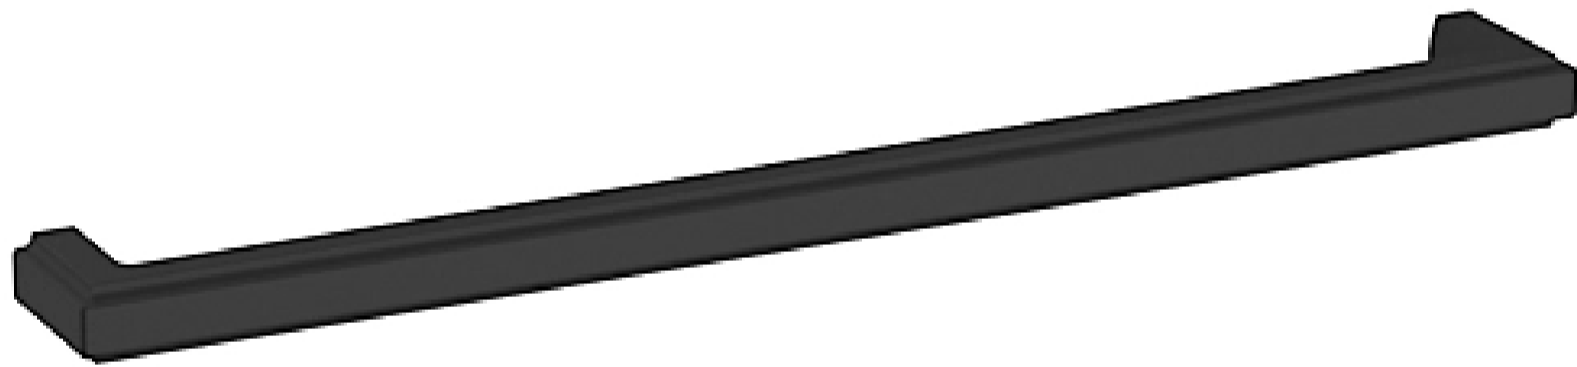

4428 RAISED PULL

12" CTC

SPECIFICATIONS

STYLE	Traditional
PROJECTION	1.38

4428 RAISED PULL

12" CTC

ESTATE PORTFOLIO

Model Number:
4428.190

Key Features

- Just the smallest of details can mean all the difference. The clean step up detailing of this pull and the Raised family shows that a small detail can make a big impact.

FINISHES OPTIONS

Satin Nickel - 150, US15