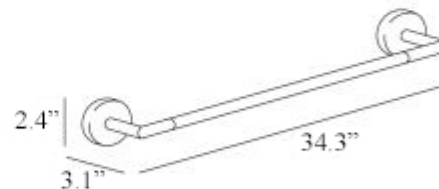

Features

- Towel bar
- Polished chrome
- Solid brass base
- Available in Screw or Glue Installation
- Glue Installation (No Screws Required)

Forum A3618

SKU# | Option:

- Forum A3618B | 22.4" L x 3.1" W x 2.4" H
- Forum A3618C | 26.0" L x 3.1" W x 2.4" H
- Forum A3618D | 34.3" L x 3.1" W x 2.4" H
- Forum A3618E | 14.2" L x 3.1" W x 2.4" H

Finishes

<p>Collection Forum</p>	<p>Model Forum A3618B Forum A3618C Forum A3618D Forum A3618E</p>	<p>Dimensions Metric <i>1 inch = 2.54 cm</i> <i>1 inch = 25.4 mm</i></p>	 <p>1051 Lea Drive - Collegeville, PA 19426 Tel. 215 513 9400 - Fax 610 831 0215 www.ws bathcollections.com - info@ws bathcollectins.com</p>
------------------------------------	---	--	---

Product Specs Sheets

TECHNOLOGIES

A3618B
Towel Bar
Center Distance: 17.7 in.

A3618C
Towel Bar
Center Distance: 23.6 in.

A3618D
Towel Bar
Center Distance: 31.5 in.

A3618E
Towel Bar
Center Distance: 11.8 in.

Collection
Forum

Model |
Forum A3618B
Forum A3618C
Forum A3618D
Forum A3618E

Dimensions Metric
1 inch = 2.54 cm
1 inch = 25.4 mm

WS[®]
BATH
COLLECTIONS

1051 Lea Drive - Collegeville, PA 19426
Tel. 215 513 9400 - Fax 610 831 0215
www.ws bathcollections.com - info@ws bathcollections.com