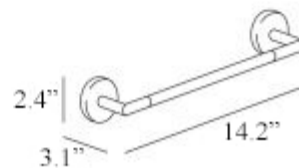

Features

- Towel bar
- Polished chrome
- Solid brass base
- Available in Screw or Glue Installation
- Glue Installation (No Screws Required)

Forum A3618

SKU# | Option:

- Forum A3618B | 22.4" L x 3.1" W x 2.4" H
- Forum A3618C | 26.0" L x 3.1" W x 2.4" H
- Forum A3618D | 34.3" L x 3.1" W x 2.4" H
- Forum A3618E | 14.2" L x 3.1" W x 2.4" H

Finishes

<p>Collection Forum</p>	<p>Model Forum A3618B Forum A3618C Forum A3618D Forum A3618E</p>	<p>Dimensions Metric <i>1 inch = 2.54 cm</i> <i>1 inch = 25.4 mm</i></p>	 <p>1051 Lea Drive - Collegeville, PA 19426 Tel. 215 513 9400 - Fax 610 831 0215 www.ws bathcollections.com - info@ws bathcollectins.com</p>
------------------------------------	---	--	---

Product Specs Sheets

TECHNOLOGIES

A3618B
Towel Bar
Center Distance: 17.7 in.

A3618C
Towel Bar
Center Distance: 23.6 in.

A3618D
Towel Bar
Center Distance: 31.5 in.

A3618E
Towel Bar
Center Distance: 11.8 in.

Collection
Forum

Model |
Forum A3618B
Forum A3618C
Forum A3618D
Forum A3618E

Dimensions Metric
1 inch = 2.54 cm
1 inch = 25.4 mm

WS[®]
BATH
COLLECTIONS

1051 Lea Drive - Collegeville, PA 19426
Tel. 215 513 9400 - Fax 610 831 0215
www.ws bathcollections.com - info@ws bathcollections.com