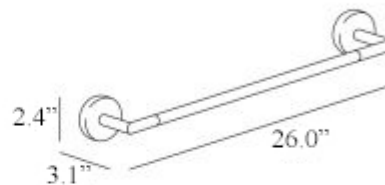

Features

- Towel bar
- Polished chrome
- Solid brass base
- Available in Screw or Glue Installation
- Glue Installation (No Screws Required)

Forum A3618

SKU# | Option:

- Forum A3618B | 22.4" L x 3.1" W x 2.4" H
- Forum A3618C | 26.0" L x 3.1" W x 2.4" H
- Forum A3618D | 34.3" L x 3.1" W x 2.4" H
- Forum A3618E | 14.2" L x 3.1" W x 2.4" H

Finishes

<p>Collection Forum</p>	<p>Model Forum A3618B Forum A3618C Forum A3618D Forum A3618E</p>	<p>Dimensions Metric <i>1 inch = 2.54 cm</i> <i>1 inch = 25.4 mm</i></p>	 <p>1051 Lea Drive - Collegeville, PA 19426 Tel. 215 513 9400 - Fax 610 831 0215 www.ws bathcollections.com - info@ws bathcollectins.com</p>
------------------------------------	---	--	---

Product Specs Sheets

TECHNOLOGIES

A3618B
Towel Bar
Center Distance: 17.7 in.

A3618C
Towel Bar
Center Distance: 23.6 in.

A3618D
Towel Bar
Center Distance: 31.5 in.

A3618E
Towel Bar
Center Distance: 11.8 in.

Collection
Forum

Model |
Forum A3618B
Forum A3618C
Forum A3618D
Forum A3618E

Dimensions Metric
1 inch = 2.54 cm
1 inch = 25.4 mm

WS[®]
BATH
COLLECTIONS

1051 Lea Drive - Collegeville, PA 19426
Tel. 215 513 9400 - Fax 610 831 0215
www.ws bathcollections.com - info@ws bathcollections.com