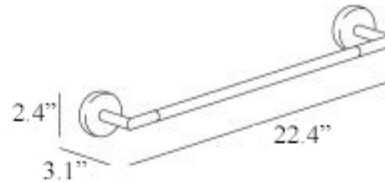

Features

- Towel bar
- Polished chrome
- Solid brass base
- Available in Screw or Glue Installation
- Glue Installation (No Screws Required)

Forum A3618

SKU# | Option:

- Forum A3618B | 22.4" L x 3.1" W x 2.4" H
- Forum A3618C | 26.0" L x 3.1" W x 2.4" H
- Forum A3618D | 34.3" L x 3.1" W x 2.4" H
- Forum A3618E | 14.2" L x 3.1" W x 2.4" H

Finishes

<p>Collection Forum</p>	<p>Model Forum A3618B Forum A3618C Forum A3618D Forum A3618E</p>	<p>Dimensions Metric <i>1 inch = 2.54 cm</i> <i>1 inch = 25.4 mm</i></p>	 <p>1051 Lea Drive - Collegeville, PA 19426 Tel. 215 513 9400 - Fax 610 831 0215 www.ws bathcollections.com - info@ws bathcollectins.com</p>
------------------------------------	---	--	---

Product Specs Sheets

TECHNOLOGIES

A3618B
Towel Bar
Center Distance: 17.7 in.

A3618C
Towel Bar
Center Distance: 23.6 in.

A3618D
Towel Bar
Center Distance: 31.5 in.

A3618E
Towel Bar
Center Distance: 11.8 in.

Collection
Forum

Model |
Forum A3618B
Forum A3618C
Forum A3618D
Forum A3618E

Dimensions Metric
1 inch = 2.54 cm
1 inch = 25.4 mm

WS[®]
BATH
COLLECTIONS

1051 Lea Drive - Collegeville, PA 19426
Tel. 215 513 9400 - Fax 610 831 0215
www.ws bathcollections.com - info@ws bathcollections.com