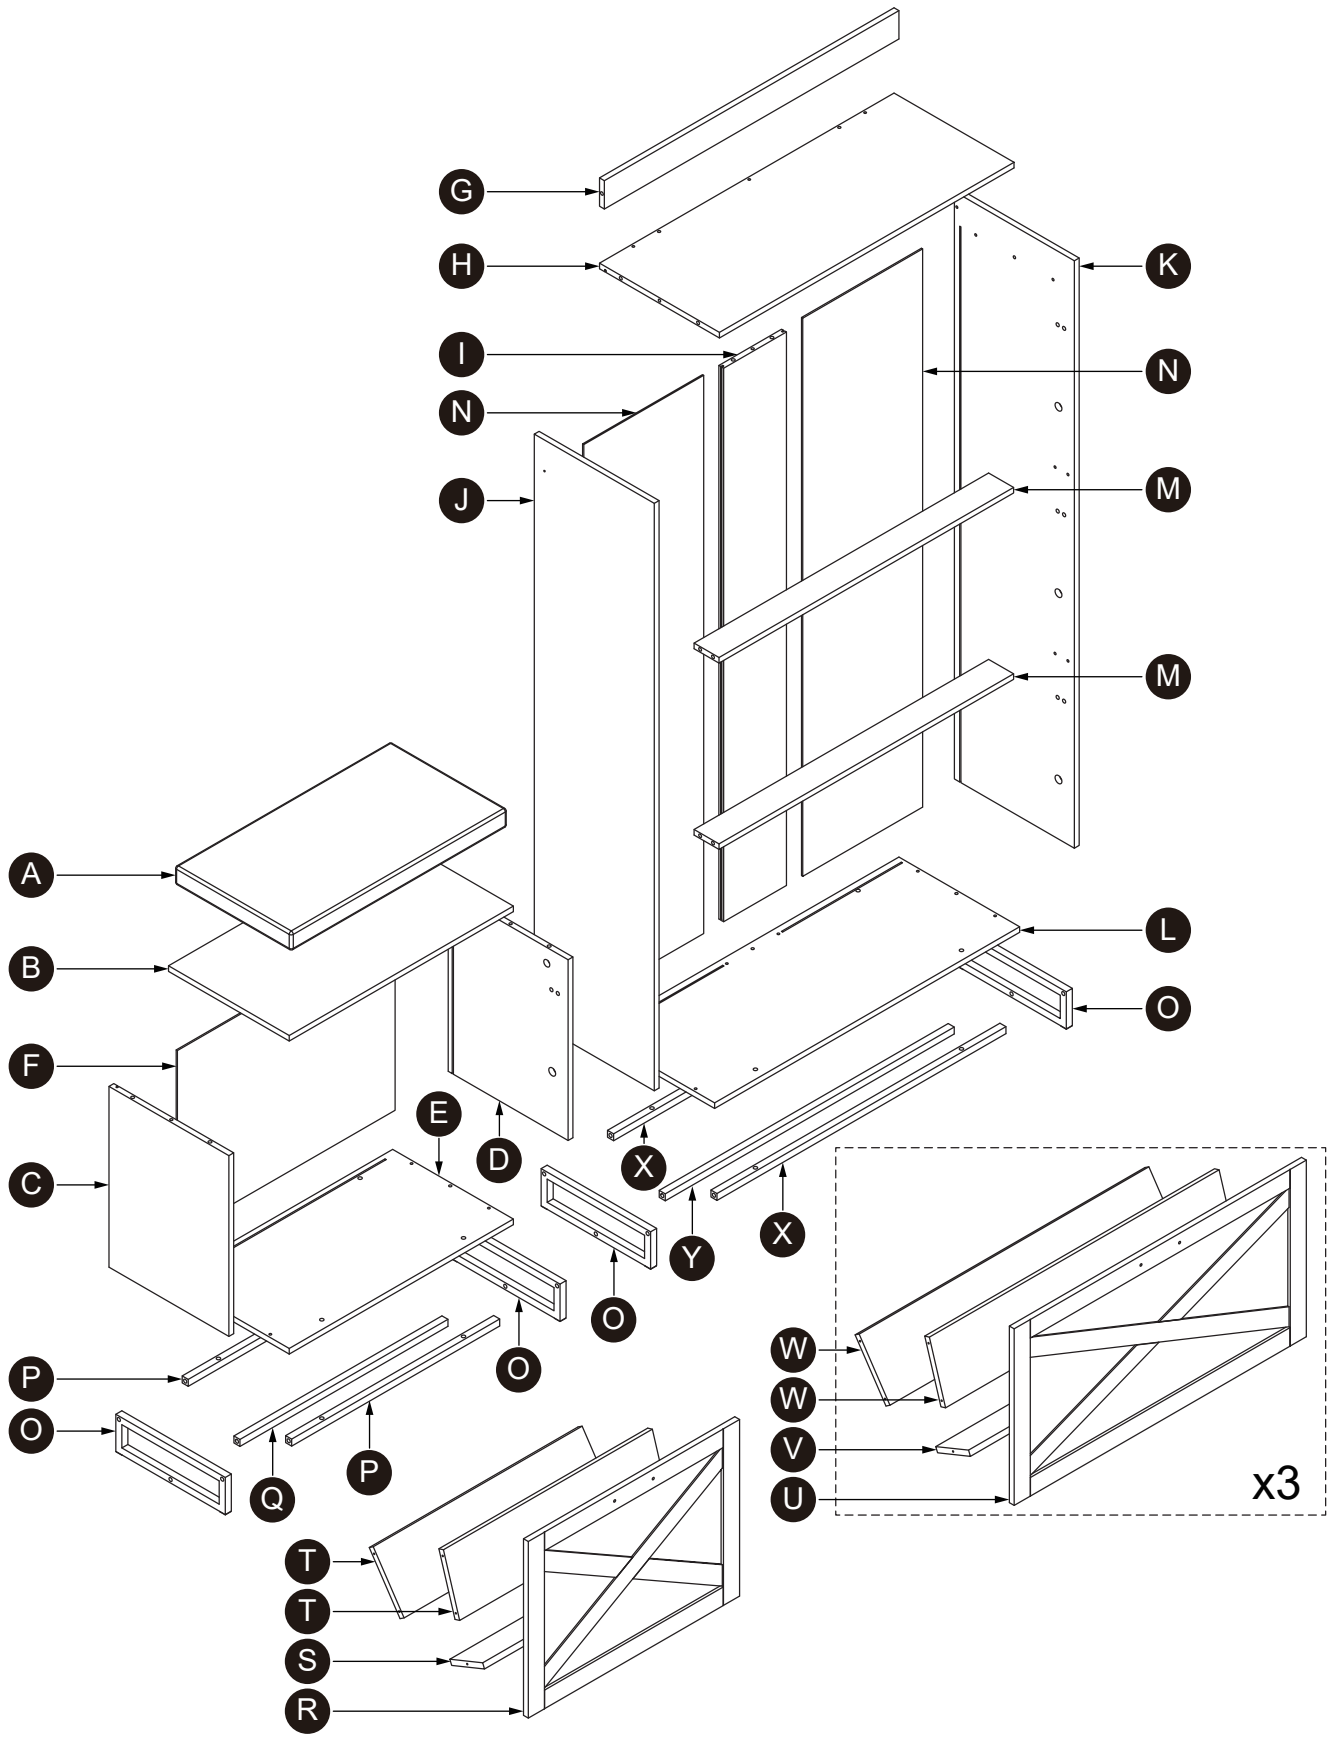

Exploded Drawing