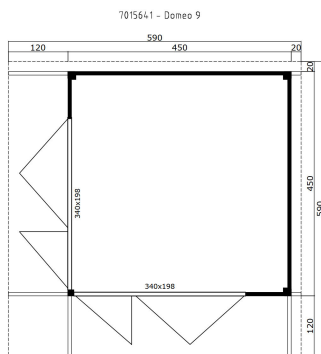

-  70 mm
-  7
-  0
- ★ ★ ★**  
**GUARANTEE**  
**5 YEARS**

EAN 4743329233181

**DIMENSIONS**

Floor area	19.01 m <sup>2</sup>
Roof dimensions	5.90 x 5.90 m
Cubic volume	≈ 47.83 m <sup>3</sup>
Wall height	≈ 2.45 m
Ridge height	≈ 2.58 m
Front overhang	≈ 120 cm

**WINDOWS & DOORS**

2 x Folding door	340 x 198 cm
------------------	--------------

**ROOF & FLOOR**

Roof boards	18x90 mm
Floor boards	28x137 mm
Roof surface	34.81 m <sup>2</sup>
Roof angle	≈ 1.75 °
Treated Bearers	45x70 mm

\* Optional roof covering available

**PACKAGING: 2 PALLET(S)**

-  5950 x 114 x 110 cm  
2273 kg
-  380 x 118 x 55 cm  
650 kg