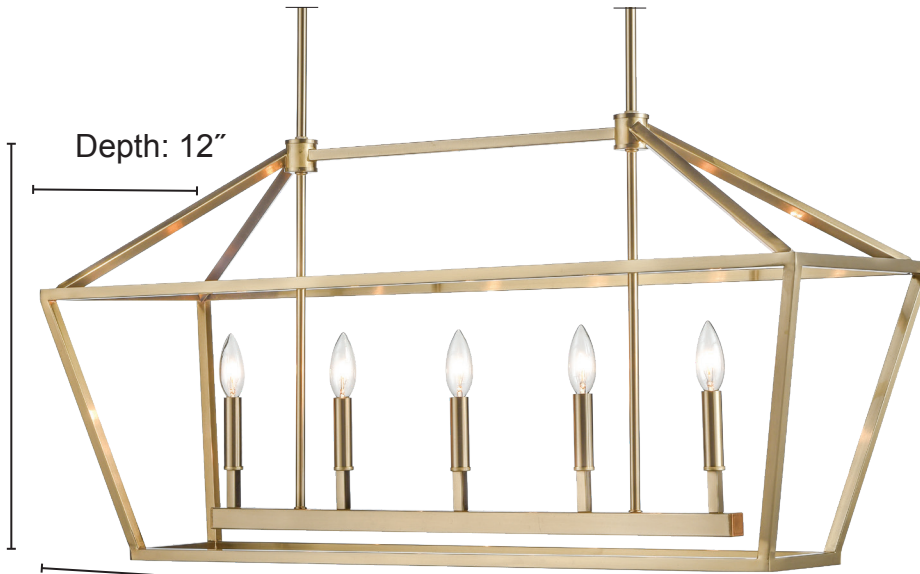

Top Plate Width:
20.47"

Top Plate Depth:
4.92"

Top Plate Height:
0.787"

Height: 19"

Depth: 12"

Width: 40"