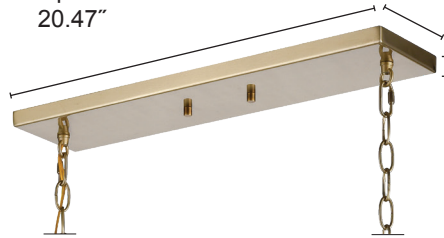

Top Plate Width:
20.47"

Top Plate Depth:
4.92"

Top Plate Height:
0.787"

Height: 19"

Depth: 12"

Width: 40"