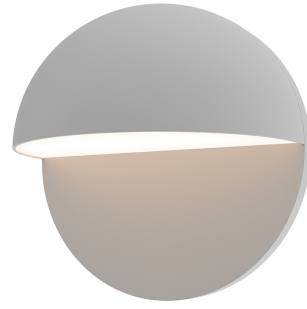

Project:

Mezza Cupola LED Sconce Spec Sheet

SKU: 7472.74-WL Learn more at:
<https://sonnemanlight.com/mezza-cupola-led-sconce>

Description: A cast aluminum half dome on a circular disc integrates harmonious geometry across volume and plane, directing light downward. Also available as a [Mezza Vetro LED Sconce](#).

Type #:

Dimensions

Extends:	5"
Minimum Extension:	5
Maximum Extension:	5
Diameter:	8"
Canopy/Backplate/Base:	8"
Size:	8"

Electrical Specs

Bulb(s) Included?:	Yes
Bulb 1 Type:	Integral LED
Bulb Quantity:	1
Input Voltage:	120VAC
Wattage:	13
Initial Lumens:	1500
Delivered Lumens:	630
Color Temperature:	3000K
CRI:	90
Power Supply Type:	Driver
Power Supply Quantity:	1
Power Supply Location:	Outlet Box
Dimming Type:	TRIAC/ELV
Bulb Max Wattage:	13

Available Finishes

Available Finishes: Textured Bronze (.72), Textured Gray (.74), Textured White (.98)

General Listings

Features:	Wet Rated
Certification:	C-ETL-US
Color/Finish:	Textured Gray (.74)
Dark Sky Friendly:	N