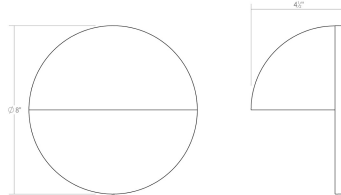

Project:

Mezza Cupola LED Sconce Spec Sheet

SKU: 7472.74-WL Learn more at:
<https://sonnemanlight.com/mezza-cupola-led-sconce>

Description: A cast aluminum half dome on a circular disc integrates harmonious geometry across volume and plane, directing light downward. Also available as a [Mezza Vetro LED Sconce](#).

Type #:

Dimensions

Extends:	5"
Minimum Extension:	5
Maximum Extension:	5
Diameter:	8"
Canopy/Backplate/Base:	8"
Size:	8"

Electrical Specs

Bulb(s) Included?:	Yes
Bulb 1 Type:	Integral LED
Bulb Quantity:	1
Input Voltage:	120VAC
Wattage:	13
Initial Lumens:	1500
Delivered Lumens:	630
Color Temperature:	3000K
CRI:	90
Power Supply Type:	Driver
Power Supply Quantity:	1
Power Supply Location:	Outlet Box
Dimming Type:	TRIAC/ELV
Bulb Max Wattage:	13

Installation

Installation:	Licensed electrician required
Installation Orientation:	Vertical

Shipping

Carton 1 L x W x H:	12" X 12" X 8"
Carton 1 Gross Weight:	7 LBS
Fixture Weight:	4

Shade

Shade 1 Material:	Aluminum
-------------------	----------