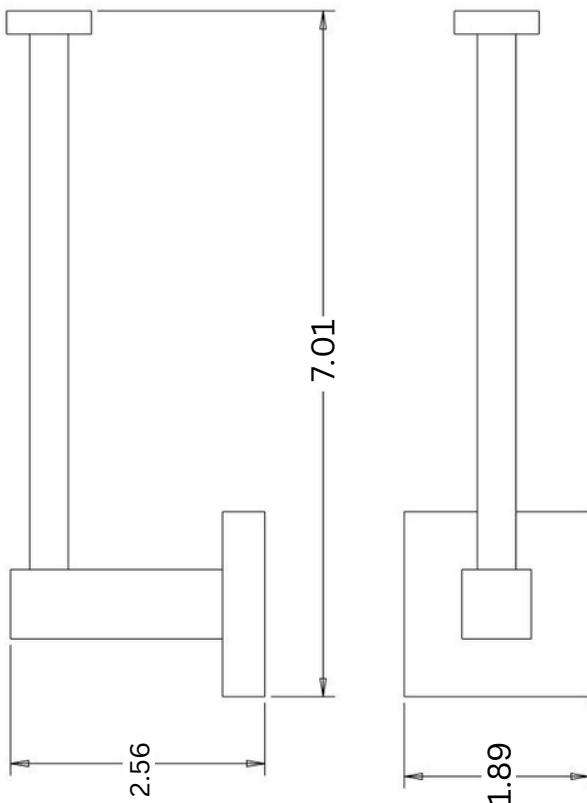

Dimensions

(Measurements in inches)

24" Towel Bar

18" Towel Bar

Series	Model No.	Finish
Bianca	BN8303	Matte White
Capri	CA3603; CA3603BN; CA3603BZ	Polished Chrome; Brushed Nickel; Bronze
Capri	CA3633	Polished Chrome
Capri	CA36X3	Polished Chrome
Catania	CT7303	Gun Metal Gray
Trieste	TR6303	Matte Black

Dimensions

(Measurements in inches)

Toilet Paper Holder

**Vertical
Toilet Paper Holder
(CA3633)**

**Extended Post
Toilet Paper Holder
(CA36X3)**

Series	Model No.	Finish
Bianca	BN8304	Matte White
Capri	CA3604; CA3604BN; CA3604BZ	Polished Chrome; Brushed Nickel; Bronze
Catania	CT7304	Gun Metal Gray
Trieste	TR6304	Matte Black

Dimensions

(Measurements in inches)

Robe Hook