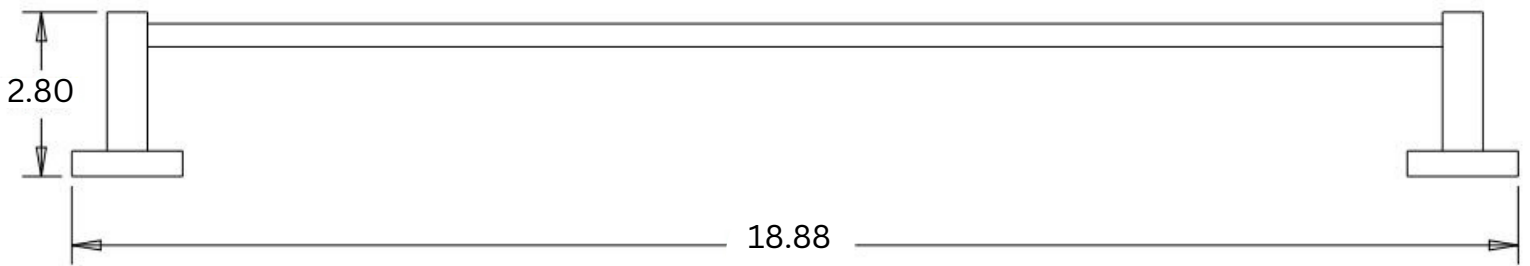

Dimensions

(Measurements in inches)

24" Towel Bar

18" Towel Bar

Series	Model No.	Finish
Bianca	BN8303	Matte White
Capri	CA3603; CA3603BN; CA3603BZ	Polished Chrome; Brushed Nickel; Bronze
Capri	CA3633	Polished Chrome
Capri	CA36X3	Polished Chrome
Catania	CT7303	Gun Metal Gray
Trieste	TR6303	Matte Black