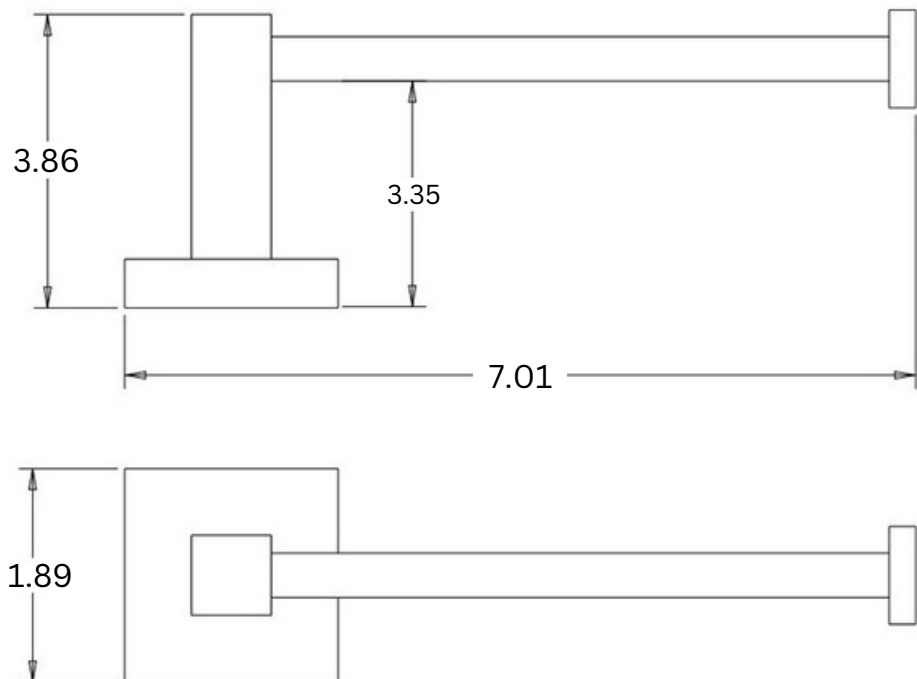

Dimensions

(Measurements in inches)

Toilet Paper Holder

**Vertical
Toilet Paper Holder
(CA3633)**

**Extended Post
Toilet Paper Holder
(CA36X3)**

Series	Model No.	Finish
Bianca	BN8304	Matte White
Capri	CA3604; CA3604BN; CA3604BZ	Polished Chrome; Brushed Nickel; Bronze
Catania	CT7304	Gun Metal Gray
Trieste	TR6304	Matte Black