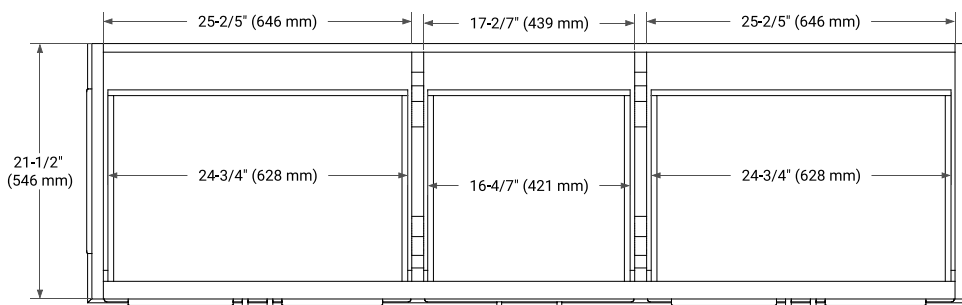

72" DOUBLE SINK BASE CABINET

BASE CABINET DIMENSIONS

72" W x 21.5" D x 34.5" H

FEATURES

- Solid wood frame & plywood panels
- Dovetail drawers and joints
- Soft closing doors & drawers

HARDWARE FINISHES*

Brushed Nickel Satin Brass Matte Black Polished Chrome

73" DOUBLE OVAL SINK COUNTERTOP WITH 0.75 IN. THICKNESS

OVERALL DIMENSIONS

73" W x 22" D x 0.75" H

COUNTERTOP OPTIONS

Carrara Marble

FEATURES

- Solid countertop with mitered edges & seams
- Undermount white oval sink
- Pre-drilled for 8" widespread faucet

INCLUDED

- Countertop
- Matching Backsplash
- Oval Sinks

COUNTERTOP PLAN VIEW

EDGE SIDE VIEW

THREE DIMENSIONAL COUNTERTOP VIEW