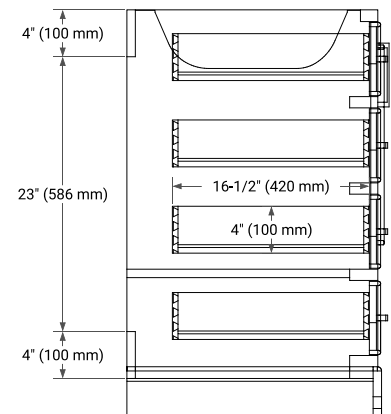

72" DOUBLE SINK BASE CABINET

BASE CABINET DIMENSIONS

72" W x 21.5" D x 34.5" H

FEATURES

- Solid wood frame & plywood panels
- Dovetail drawers and joints
- Soft closing doors & drawers

HARDWARE FINISHES*

Brushed Nickel Satin Brass Matte Black Polished Chrome

73" DOUBLE OVAL SINK COUNTERTOP WITH 0.75 IN. THICKNESS

OVERALL DIMENSIONS

73" W x 22" D x 0.75" H

COUNTERTOP OPTIONS

Carrara Marble

FEATURES

- Solid countertop with mitered edges & seams
- Undermount white oval sink
- Pre-drilled for 8" widespread faucet

INCLUDED

- Countertop
- Matching Backsplash
- Oval Sinks

COUNTERTOP PLAN VIEW

EDGE SIDE VIEW

THREE DIMENSIONAL COUNTERTOP VIEW