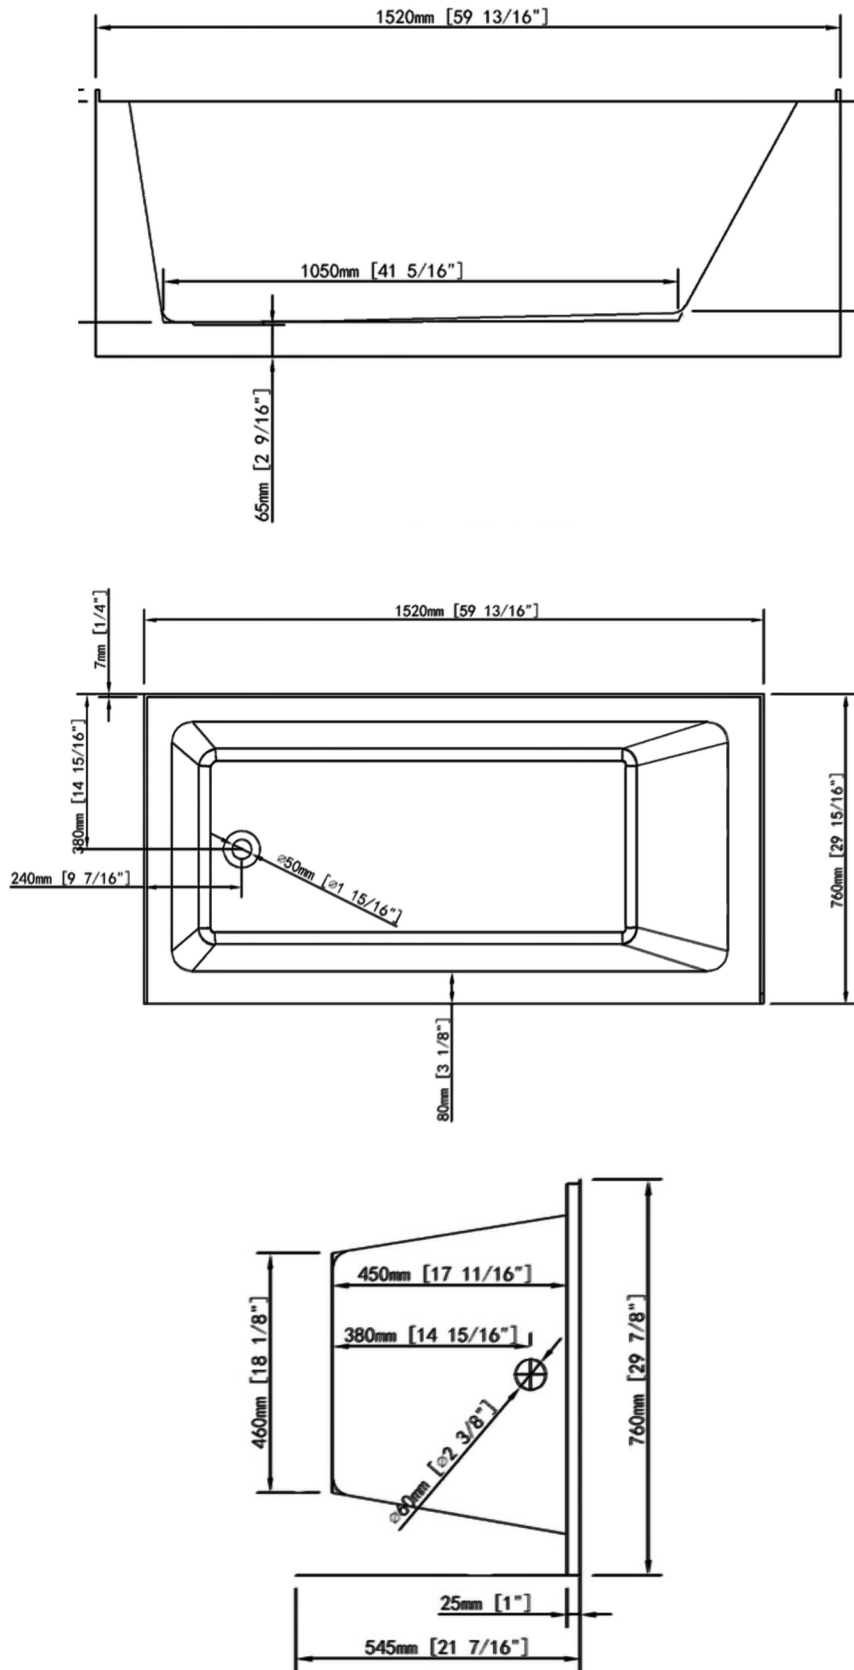

AQUA-L

60" X 30" Rectangular 3-Wall Alcove Bathtub
GLOSSY WHITE

CONDRIS

SPECIFICATIONS

SHAPE

- Rectangular

SIZE

- Length: 60" (1520mm), Width: 30" (760mm), Height: 21-1/2" (545mm)

MATERIAL

- Acrylic

DRAIN HOLE

- Left Hand

WEIGHT

- Gross weight: 88 lbs. (40kg) Net weight: 61.6 lbs. (28kg)

CAPACITY

- 41 gallons (155 Liters)

please contact:

Info@condrisbath.com

AQUA-L

60" X 30" Rectangular 3-Wall Alcove Bathtub
GLOSSY WHITE

CONDRIIS

For bulk purchase or check out other models
please contact: