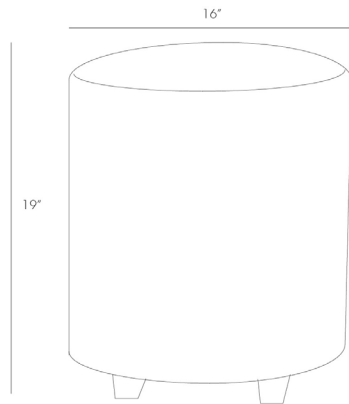

ARTERIORS

WIMBERLEY OTTOMAN

6751
H: 19 IN, Dia: 16.00 IN
White

Drum shaped fully upholstered white hide leather ottoman on a ebony wood base with matching cone shaped feet.

APPEARANCE

Material	Leather, Wood
Material Type	Hide
Finish	Black
Top Coat/Sealant	false

DIMENSIONS

Foot Print	Dia: 14.00 IN
------------	---------------

SHIPPING

Product Weight	25 LBS
Gross Weight 1	30 LBS
Shipping Box 1	H: 21 IN, L: 18 IN, W: 17 IN