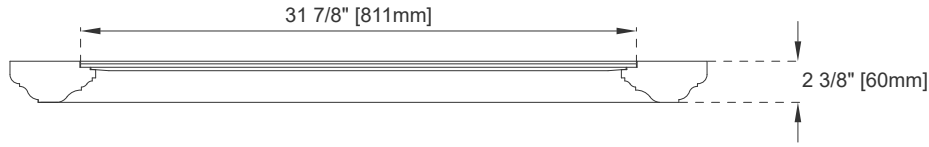

# 40" MIRROR

VANITIES

---

## Features and Materials

Solids: Soft Maple  
Panels: Plywood  
Installation Type: Wall Mounted  
Bevel on Mirror: 1"

## Dimension

Width: 40"  
Depth: 2-3/8"  
Height: 40"

# 40" MIRROR

Top View

Front View

Side View

All dimensions are nominal