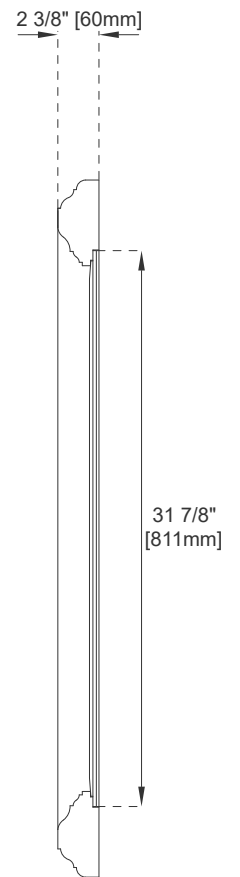

# 40" MIRROR

VANITIES

---

## Features and Materials

Solids: Soft Maple  
Panels: Plywood  
Installation Type: Wall Mounted  
Bevel on Mirror: 1"

## Dimension

Width: 40"  
Depth: 2-3/8"  
Height: 40"

# 40" MIRROR

Top View

Front View

Side View

All dimensions are nominal