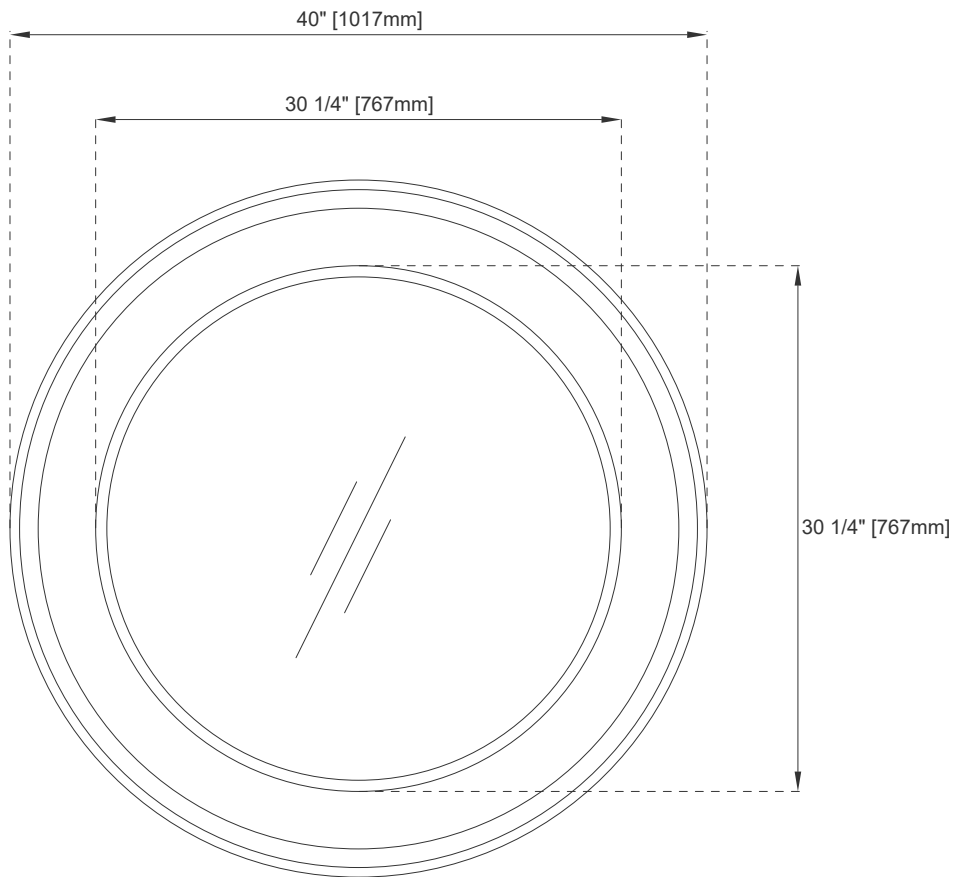

# 40" MIRROR

VANITIES

---

## Features and Materials

Solids: Soft Maple  
Panels: Plywood  
Installation Type: Wall Mounted  
Bevel on Mirror: 1"

## Dimension

Width: 40"  
Depth: 2-3/8"  
Height: 40"

# 40" MIRROR

Top View

Front View

Side View

All dimensions are nominal