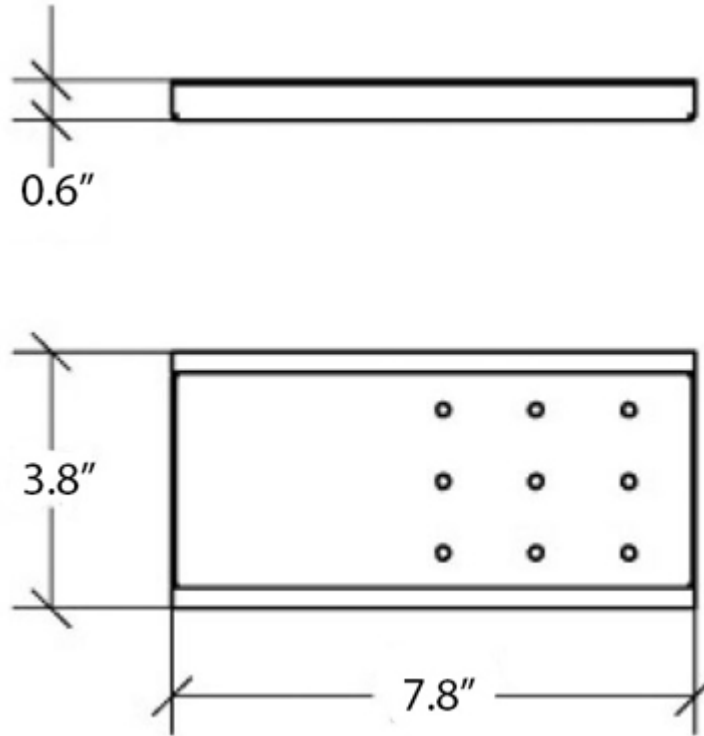

Product Specs Sheets

Collection
Skudara

Model |
Skudara 52803.09

Dimensions Metric

1 inch = 2.54 cm
1 inch = 25.4 mm

WS[®]
BATH
COLLECTIONS

1051 Lea Drive - Collegeville, PA 19426
Tel. 215 513 9400 - Fax 610 831 0215