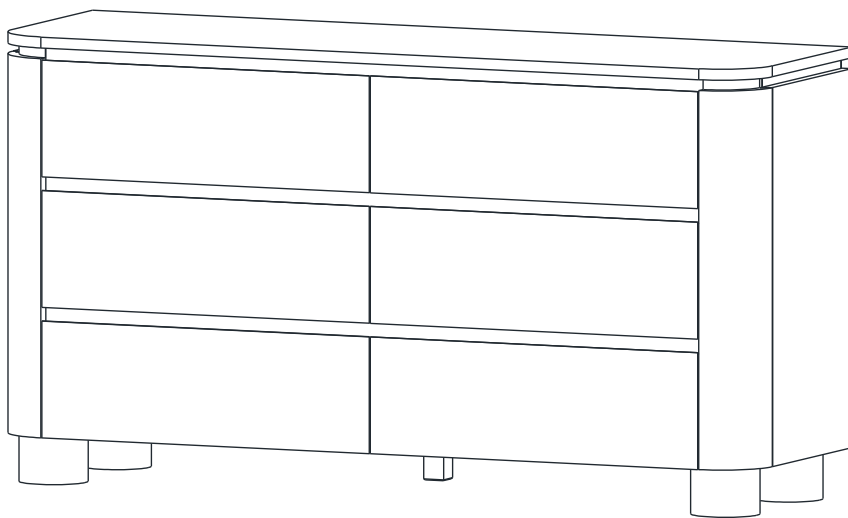

STEP 1

Completed