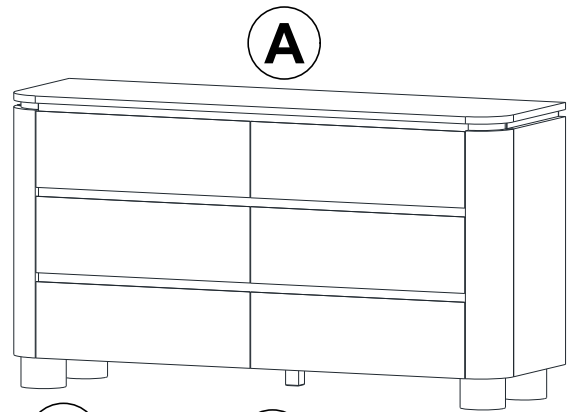

Assembly Instructions

6 Drawer Dresser

ITEM	DESCRIPTION	QUANTITY
A	6 Drawer Dresser	1 Pc
B	Bunfeet	4 Pcs
C	Center Leg	1 Pc
D	JCBC M6 x 100 mm	4 Pcs
E	Flat Washer	4 Pcs
F	Spring Washer	4 Pcs
G	L key	1 Pc